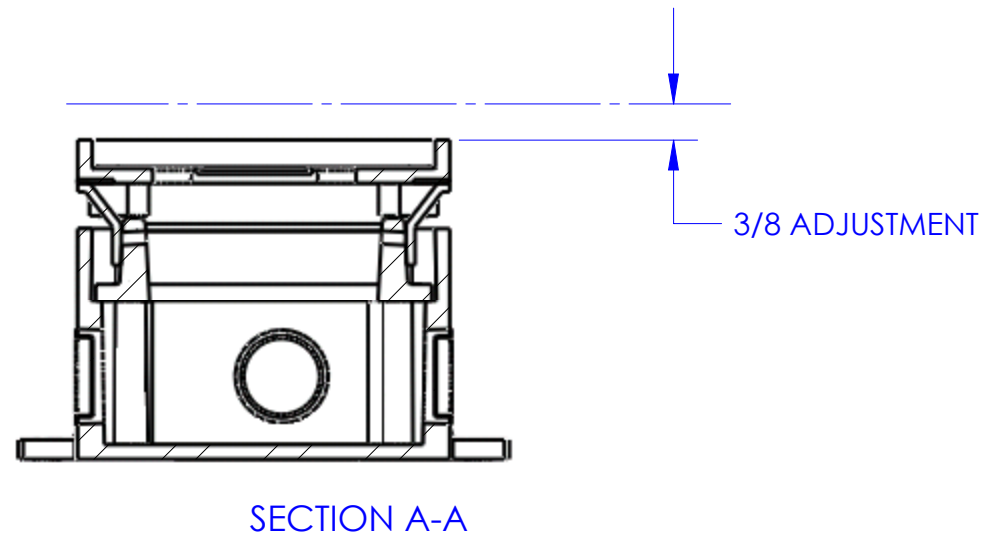

DESCRIPTION:
BRASS, DEEP, SINGLE GANG CAST BOX-FULLY ADJUSTABLE

LEW ELECTRIC
FITTINGS COMPANY
SERVING THE ELCTRICAL INDUSTRY SINCE 1901

1801 W. St. Charles Rd. Maywood, IL 60153
PHONE: 708-345-2075

UNLESS OTHERWISE SPECIFIED:		NAME	DATE
DIMENSIONS ARE IN INCHES		DRAWN	PJG 8/30/2007
TOLERANCES:			
FRACTIONAL ±			
ANGULAR: MACH ± BEND ±			
TWO PLACE DECIMAL ±			
THREE PLACE DECIMAL ±			
INTERPRET GEOMETRIC TOLERANCING PER:		COMMENTS:	
MATERIAL			
FINISH			
DO NOT SCALE DRAWING			

TITLE:
1101-58

SIZE A	DWG. NO. 1001380	REV A
------------------	---------------------	-----------------

WEIGHT: SHEET 6 OF 12