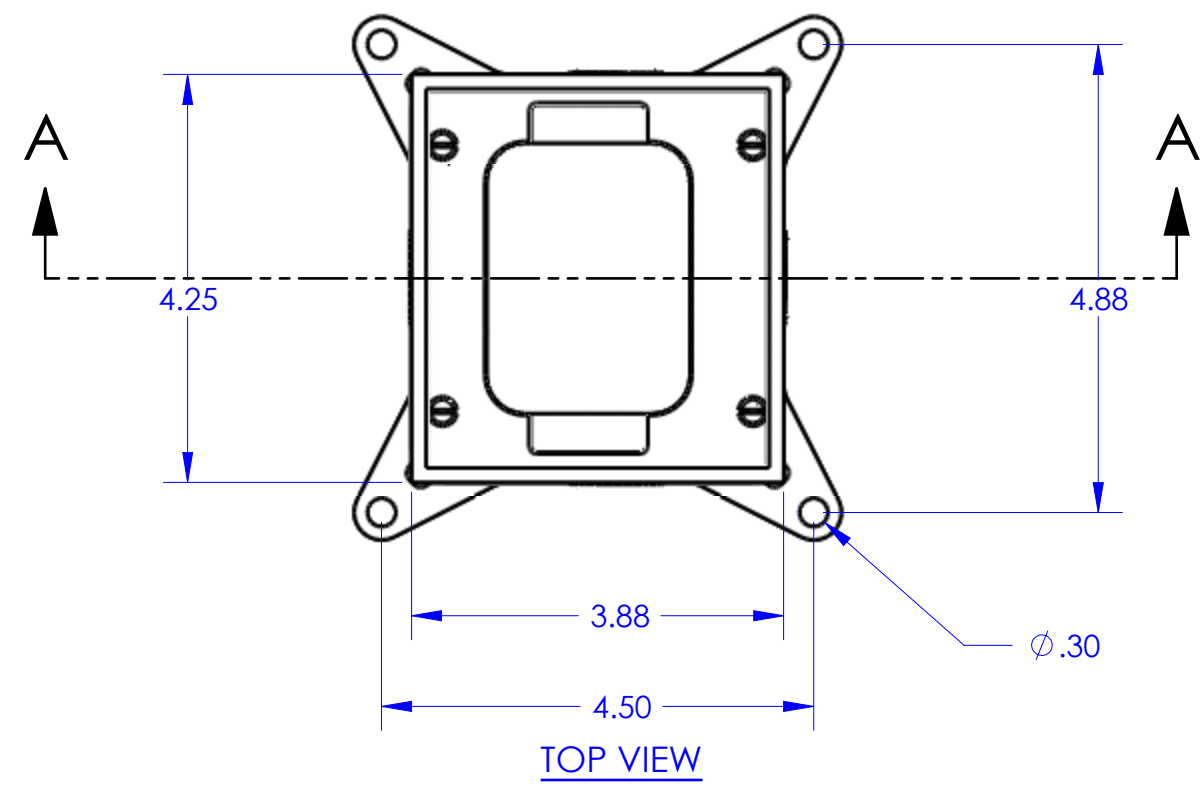

DESCRIPTION:
BRASS, DEEP, SINGLE GANG CAST BOX-FULLY ADJUSTABLE

LEW ELECTRIC
FITTINGS COMPANY
SERVING THE ELCTRICAL INDUSTRY SINCE 1901

1801 W. St. Charles Rd. Maywood, IL 60153
PHONE: 708-345-2075

UNLESS OTHERWISE SPECIFIED:		NAME	DATE
DIMENSIONS ARE IN INCHES		DRAWN	PJG 8/30/2007
TOLERANCES:			
FRACTIONAL ±			
ANGULAR: MACH ± BEND ±			
TWO PLACE DECIMAL ±			
THREE PLACE DECIMAL ±			
INTERPRET GEOMETRIC TOLERANCING PER:		COMMENTS:	
MATERIAL			
FINISH			
DO NOT SCALE DRAWING			

TITLE:
1101-58

SIZE A	DWG. NO. 1001380	REV A
------------------	---------------------	-----------------

WEIGHT: SHEET 6 OF 12