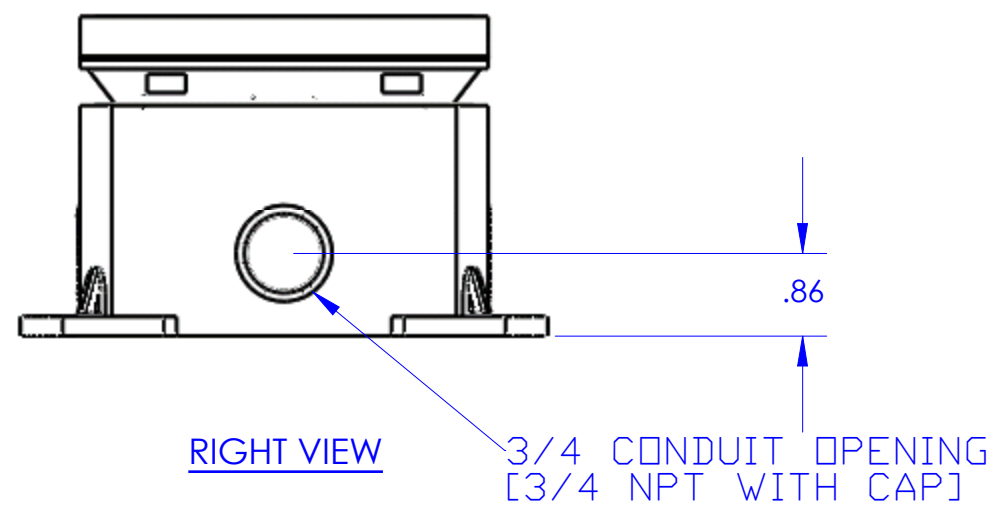

DESCRIPTION:
BRASS, DEEP, SINGLE GANG CAST BOX-FULLY ADJUSTABLE

LEW ELECTRIC
FITTINGS COMPANY
SERVING THE ELCTRICAL INDUSTRY SINCE 1901

1801 W. St. Charles Rd. Maywood, IL 60153
PHONE: 708-345-2075

UNLESS OTHERWISE SPECIFIED:		NAME	DATE
DIMENSIONS ARE IN INCHES		DRAWN	PJG 8/30/2007
TOLERANCES:			
FRACTIONAL ±			
ANGULAR: MACH ± BEND ±			
TWO PLACE DECIMAL ±			
THREE PLACE DECIMAL ±			
INTERPRET GEOMETRIC TOLERANCING PER:		COMMENTS:	
MATERIAL			
FINISH			
DO NOT SCALE DRAWING			

TITLE:
1101-58

SIZE A	DWG. NO. 1001380	REV A
------------------	---------------------	-----------------

WEIGHT: SHEET 6 OF 12