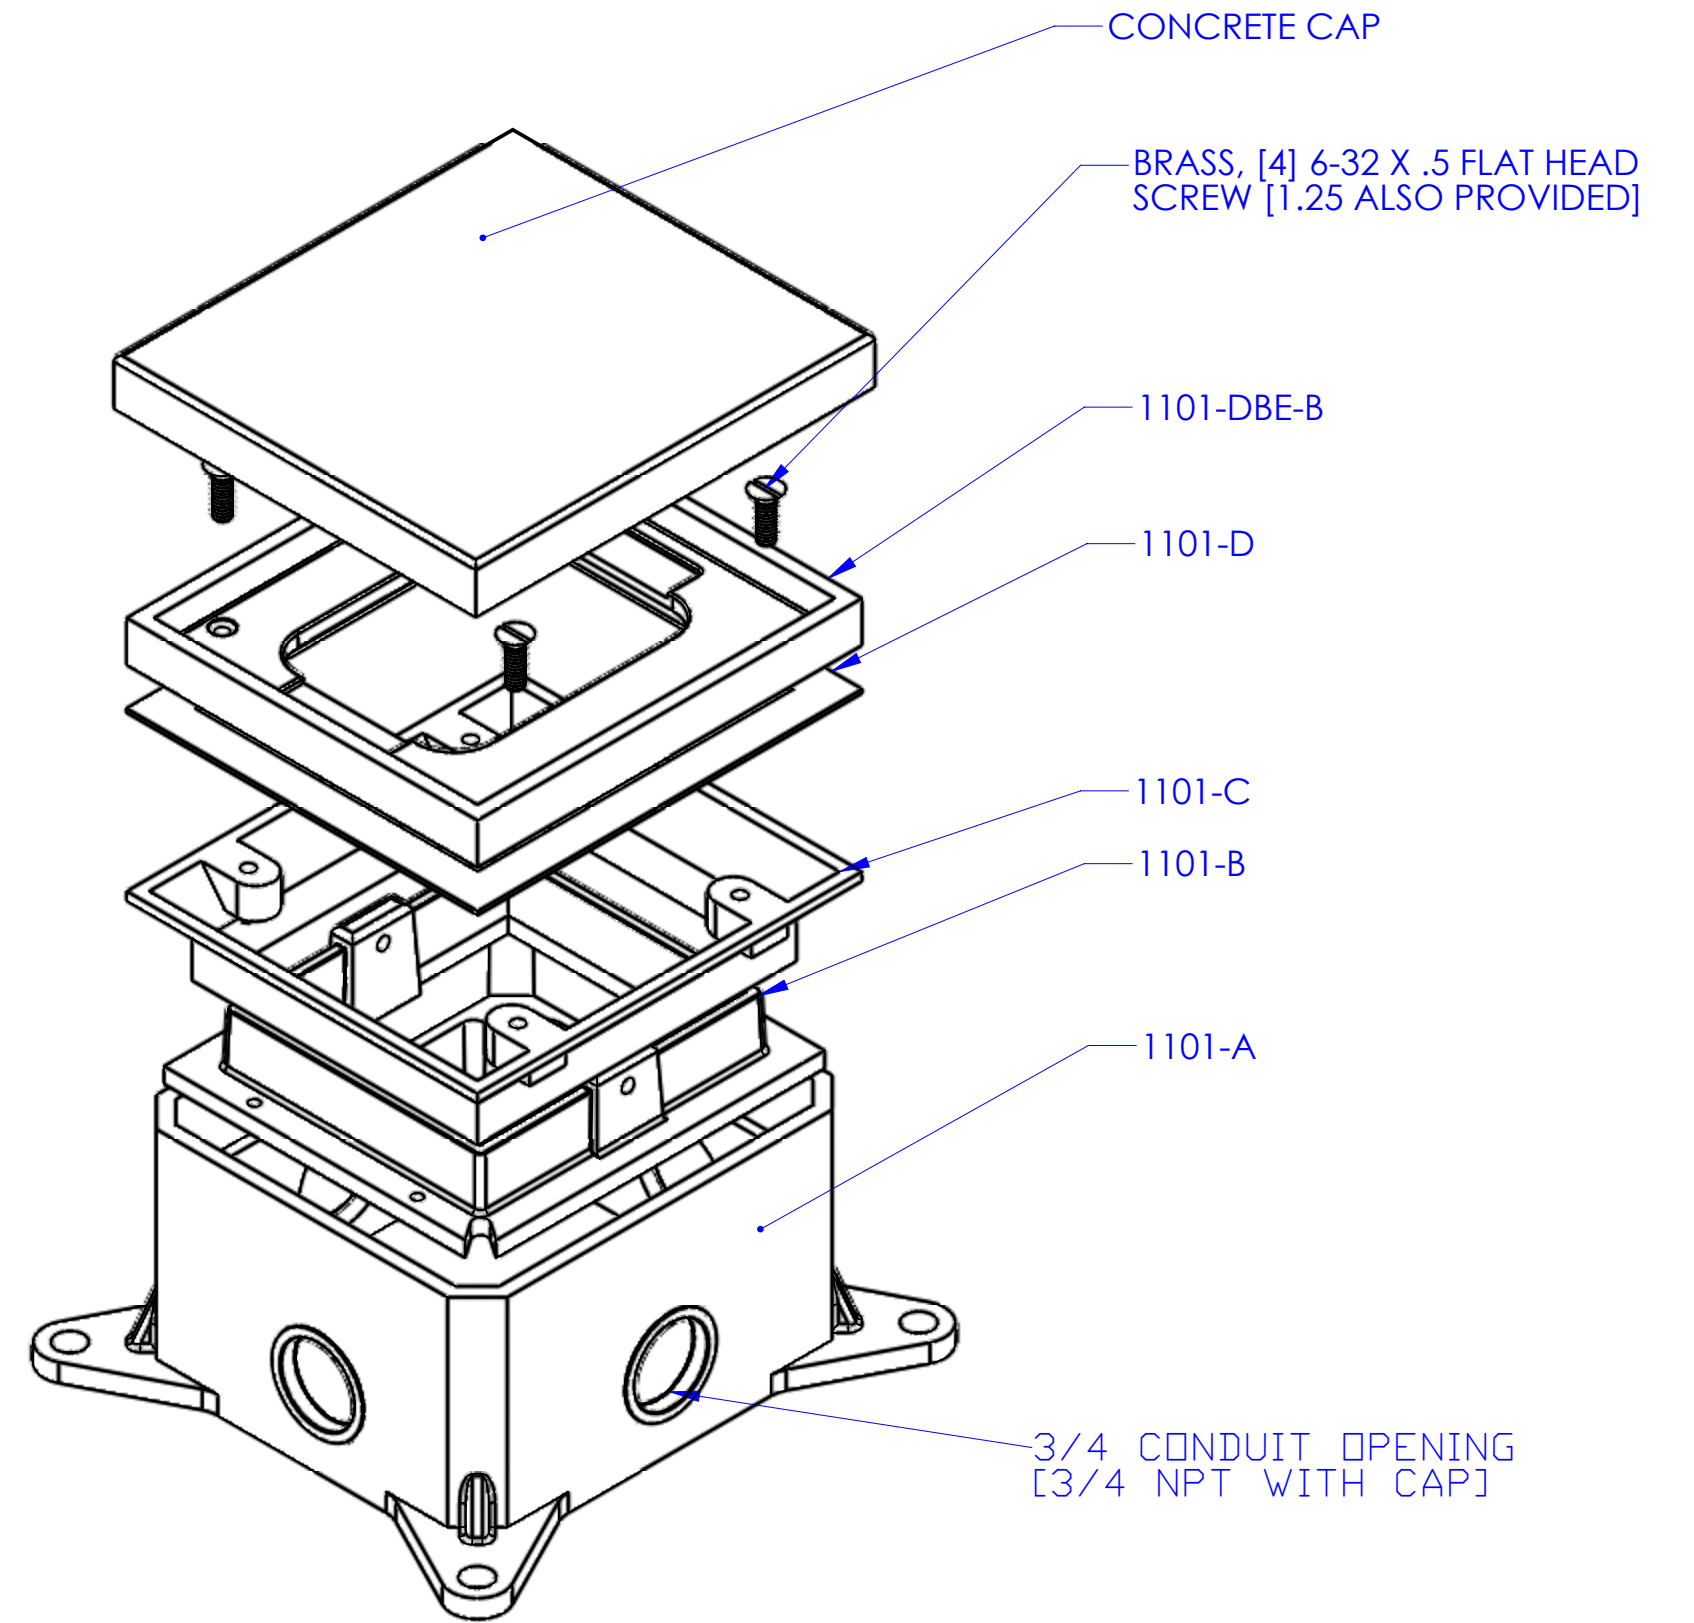

DESCRIPTION:
BRASS, DEEP, SINGLE GANG CAST BOX-FULLY ADJUSTABLE

LEW ELECTRIC
FITTINGS COMPANY
SERVING THE ELCTRICAL INDUSTRY SINCE 1901

1801 W. St. Charles Rd. Maywood, IL 60153
PHONE: 708-345-2075

UNLESS OTHERWISE SPECIFIED:		NAME	DATE
DIMENSIONS ARE IN INCHES		DRAWN	PJG 8/30/2007
TOLERANCES:			
FRACTIONAL ±			
ANGULAR: MACH ± BEND ±			
TWO PLACE DECIMAL ±			
THREE PLACE DECIMAL ±			
INTERPRET GEOMETRIC TOLERANCING PER:		COMMENTS:	
MATERIAL			
FINISH			
DO NOT SCALE DRAWING			

TITLE:
1101-58

SIZE A	DWG. NO. 1001380	REV A
------------------	---------------------	-----------------

WEIGHT: SHEET 6 OF 12