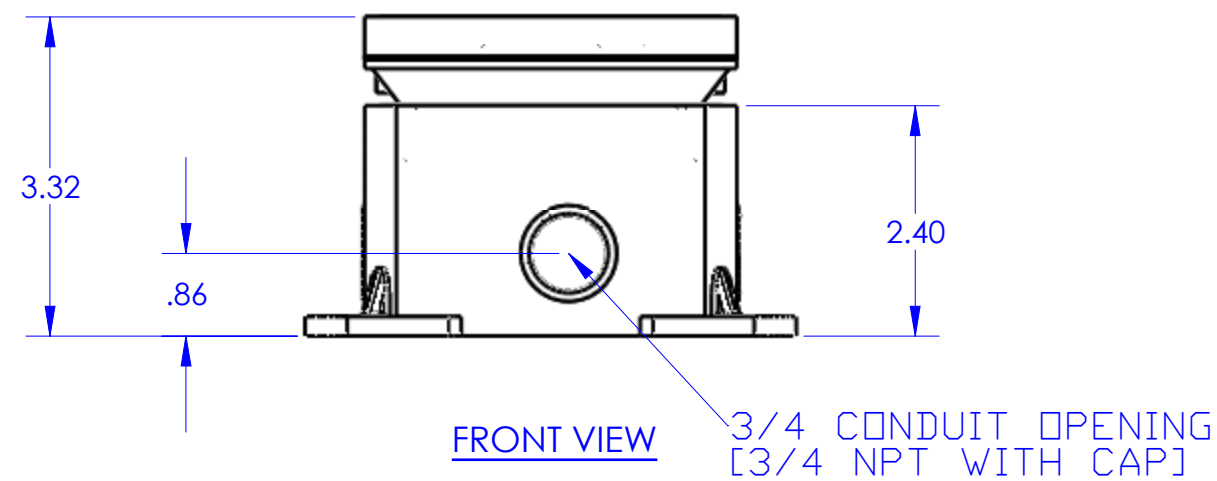

DESCRIPTION:
BRASS, DEEP, SINGLE GANG CAST BOX-FULLY ADJUSTABLE

LEW ELECTRIC
FITTINGS COMPANY
SERVING THE ELCTRICAL INDUSTRY SINCE 1901

1801 W. St. Charles Rd. Maywood, IL 60153
PHONE: 708-345-2075

UNLESS OTHERWISE SPECIFIED:		NAME	DATE
DIMENSIONS ARE IN INCHES		DRAWN	PJG 8/30/2007
TOLERANCES:			
FRACTIONAL ±			
ANGULAR: MACH ± BEND ±			
TWO PLACE DECIMAL ±			
THREE PLACE DECIMAL ±			
INTERPRET GEOMETRIC TOLERANCING PER:		COMMENTS:	
MATERIAL			
FINISH			
DO NOT SCALE DRAWING			

TITLE:
1101-58

SIZE A	DWG. NO. 1001380	REV A
------------------	---------------------	-----------------

WEIGHT: SHEET 6 OF 12