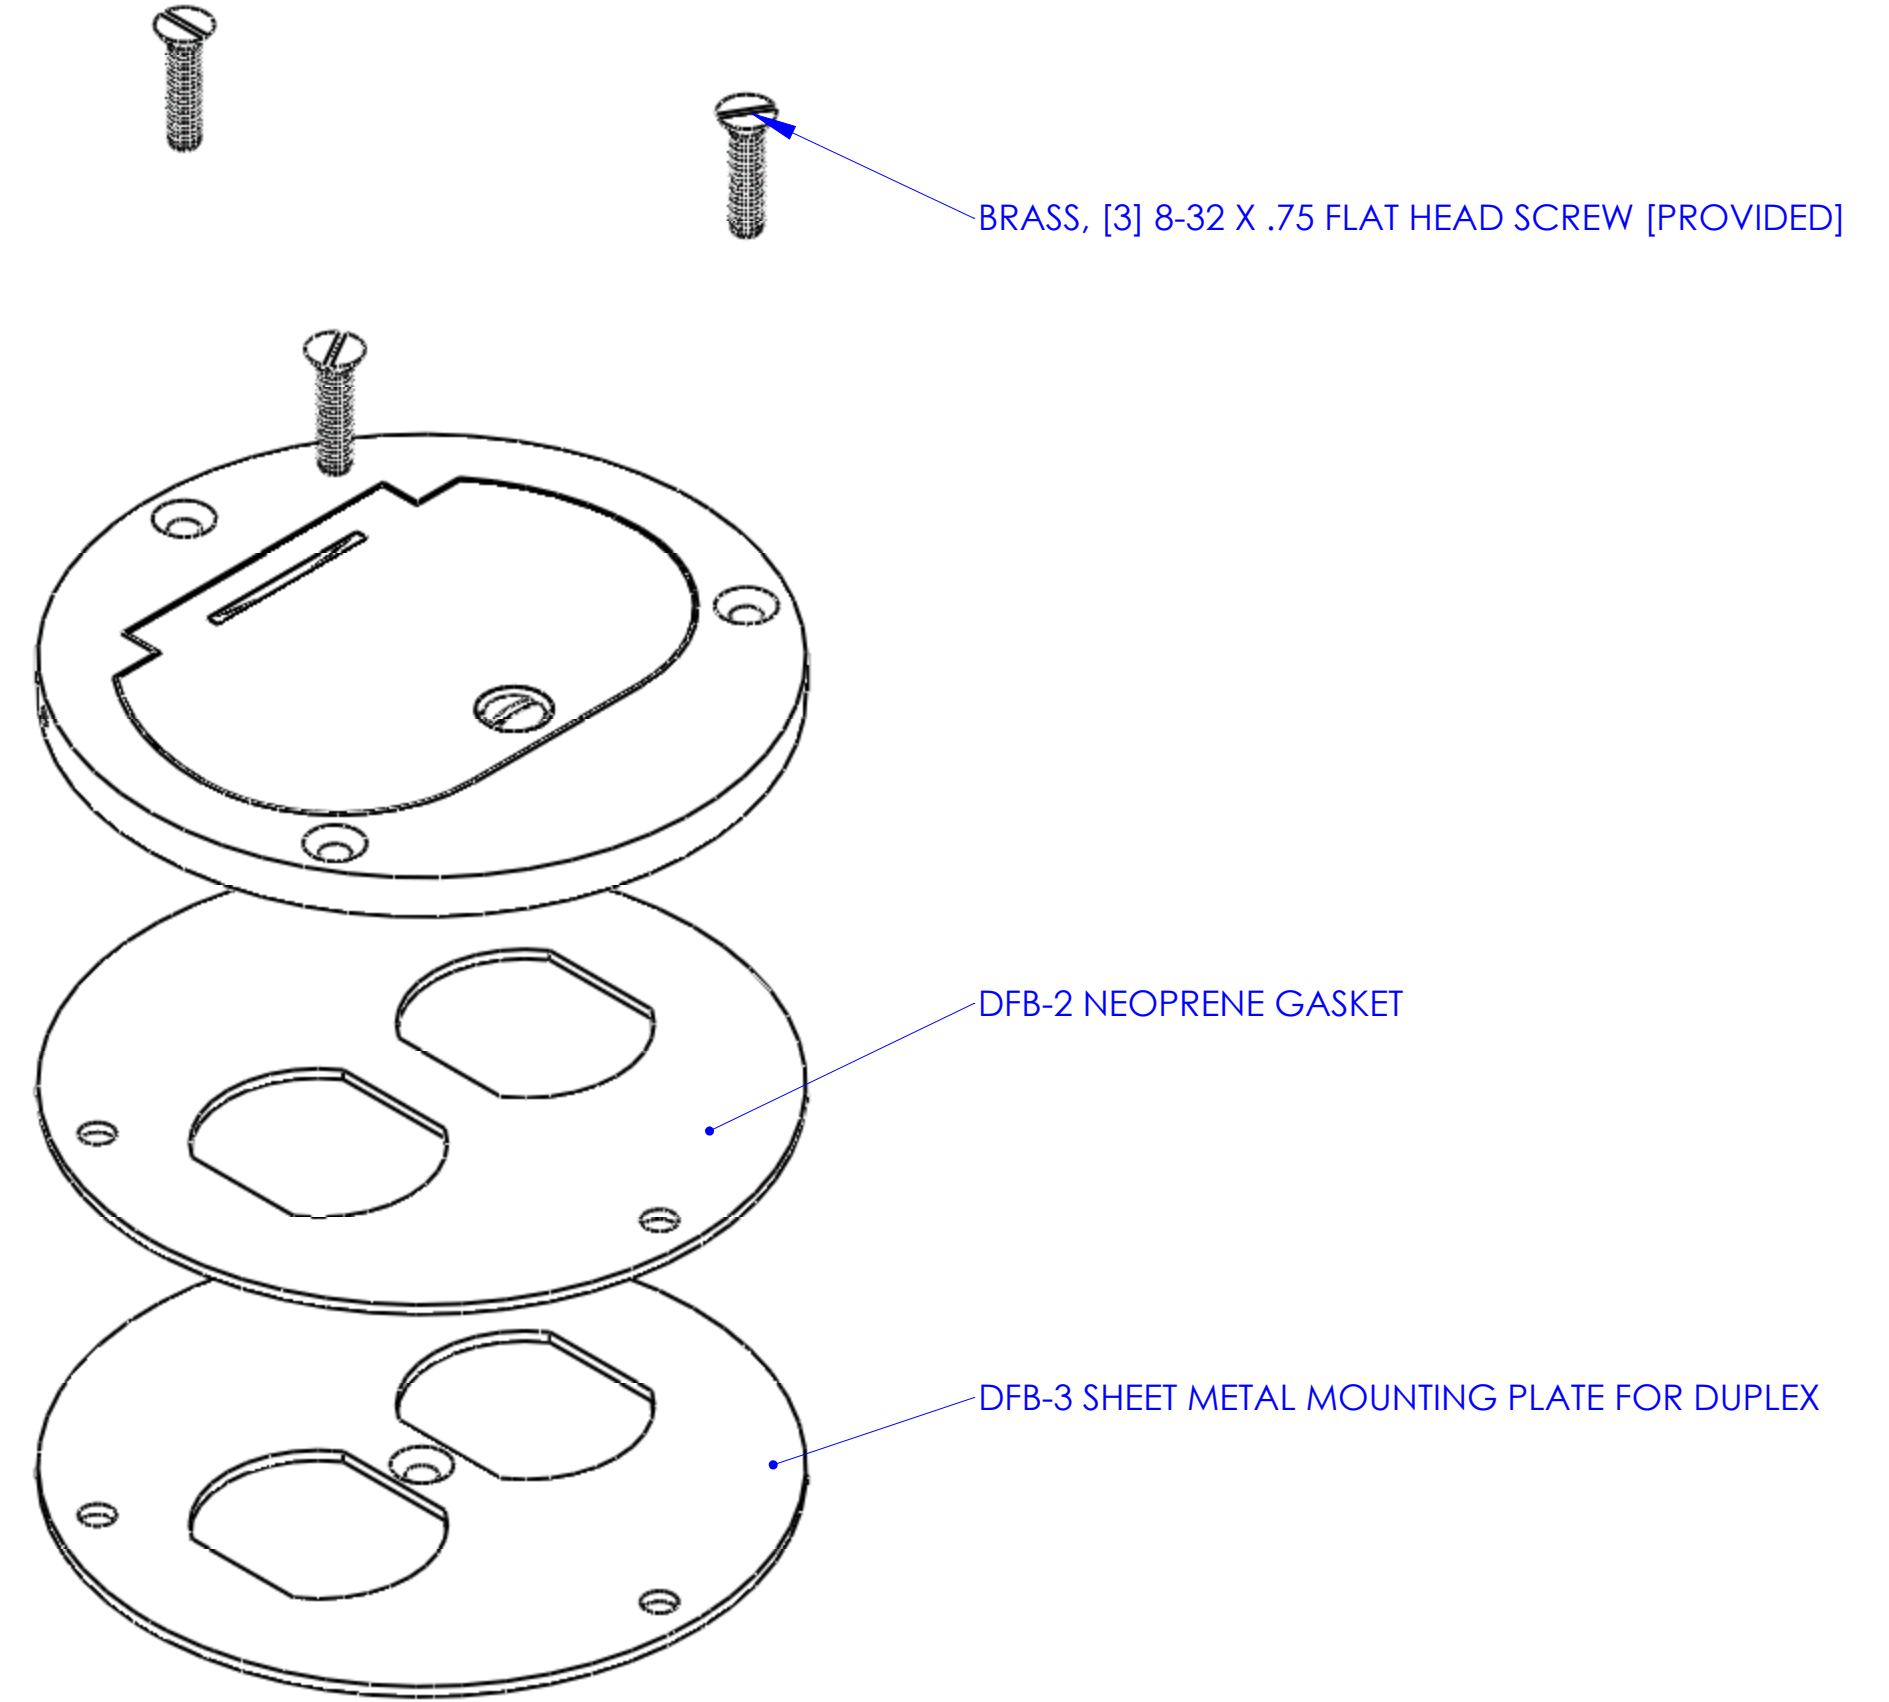

DESCRIPTION:
BRASS, HINGED 4" COVER (1/4" THICK) FOR DUPLEX

LEW ELECTRIC
FITTINGS COMPANY
SERVING THE ELECTRICAL INDUSTRY SINCE 1901
1801 W. St. Charles Rd. Maywood, IL 60153
PHONE: 708-345-2075

UNLESS OTHERWISE SPECIFIED:	NAME	DATE	
DIMENSIONS ARE IN INCHES	DRAWN	P.J.G.	9/25/2007
TOLERANCES:			
FRACTIONAL: ±			
ANGULAR: MATCH ± BEND ±			
TWO PLACE DECIMAL ±			
THREE PLACE DECIMAL ±			
INTERPRET GEOMETRIC TOLERANCING PER:			
MATERIAL	COMMENTS:		
FINISH			
DO NOT SCALE DRAWING			

TITLE:
DFB-1

SIZE	DWG. NO.	REV
C	100117	A

WEIGHT: SHEET 5 OF 13