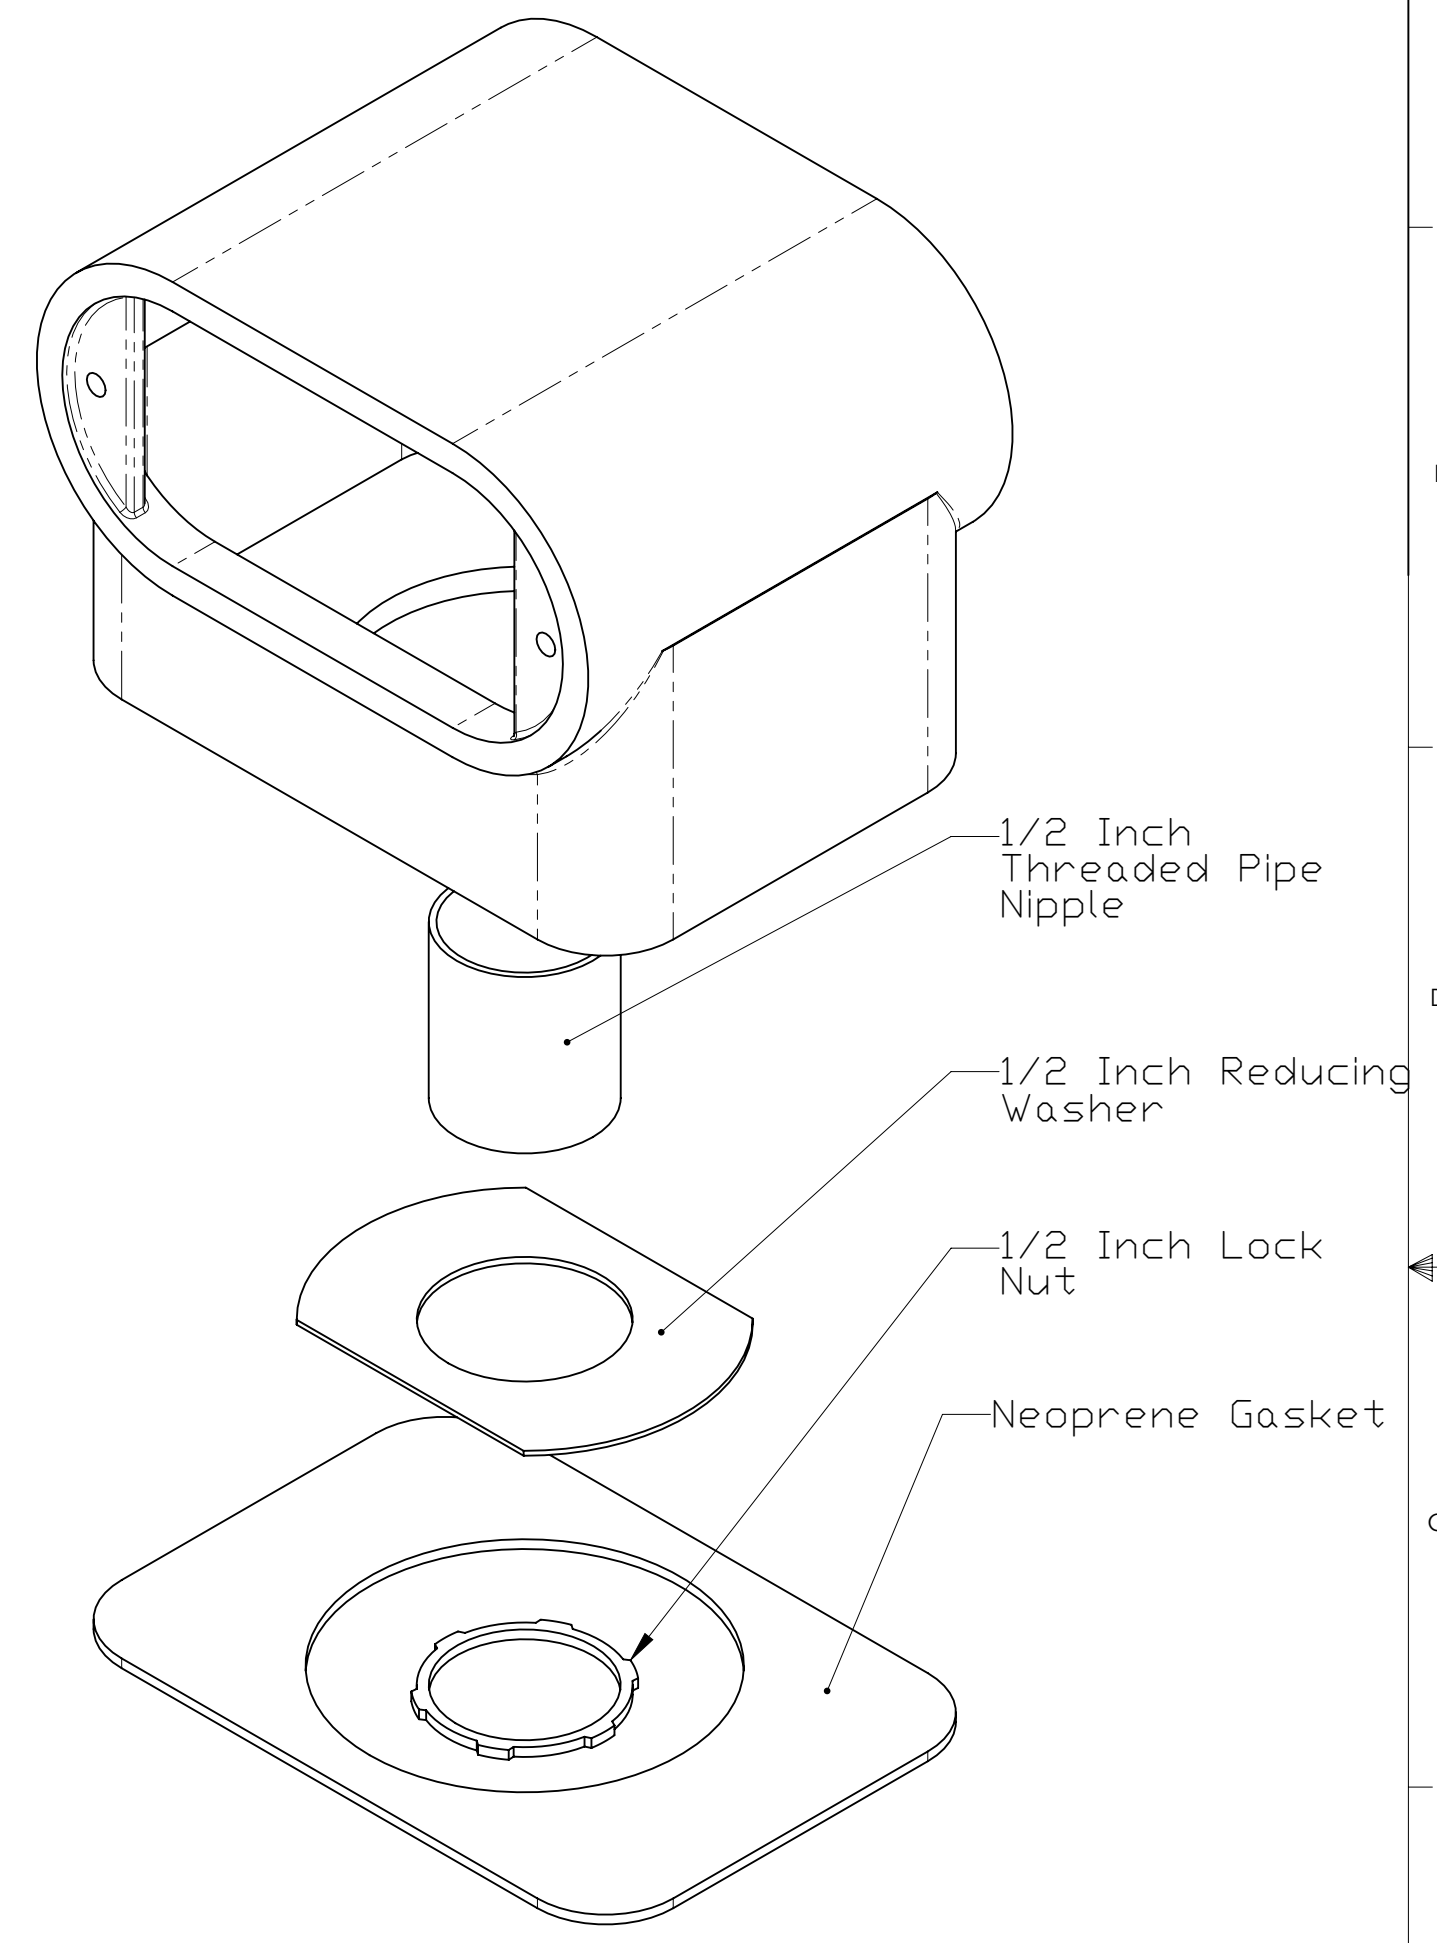

FRONT VIEW

RIGHT VIEW

BOTTOM VIEW

DESCRIPTION:  
Aluminum floor nozzle

ISOMETRIC EXPLODED VIEW

**LEW ELECTRIC  
FITTINGS COMPANY**  
SERVING THE ELECTRICAL INDUSTRY SINCE 1901

371 Randy Rd, Carol Stream Il, 60188  
PHONE: 630-665-2075

UNLESS OTHERWISE SPECIFIED:		NAME	DATE	<b>TITLE:</b> <b>FDN-250-A</b>
DIMENSIONS ARE IN INCHES		DRAWN	PJG 12/5/2008	
TOLERANCES:				
FRACTIONAL: ± ANGULAR: MATCH ± BEND ± TWO PLACE DECIMAL ± THREE PLACE DECIMAL ±				
INTERPRET GEOMETRIC TOLERANCING PER:		COMMENTS:		<b>SIZE</b> DWG. NO. <b>REV</b> <b>C</b> <b>A</b>
MATERIAL				
FINISH				
DO NOT SCALE DRAWING				WEIGHT: SHEET 12 OF 13