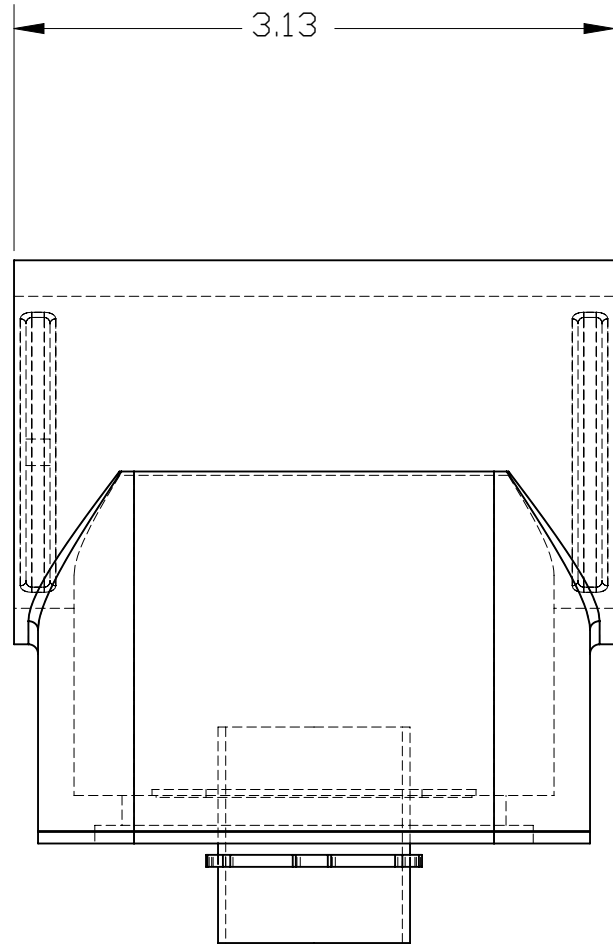

FRONT VIEW

RIGHT VIEW

BOTTOM VIEW

DESCRIPTION:  
Aluminum floor nozzle

ISOMETRIC EXPLODED VIEW

**LEW ELECTRIC  
FITTINGS COMPANY**  
SERVING THE ELECTRICAL INDUSTRY SINCE 1901

371 Randy Rd, Carol Stream Il, 60188  
PHONE: 630-665-2075

UNLESS OTHERWISE SPECIFIED:		NAME	DATE	<b>TITLE:</b> <b>FDN-250-A</b>
DIMENSIONS ARE IN INCHES		DRAWN	PJG 12/5/2008	
TOLERANCES:				
FRACTIONAL: ± ANGULAR: MATCH ± BEND ± TWO PLACE DECIMAL ± THREE PLACE DECIMAL ±				
INTERPRET GEOMETRIC TOLERANCING PER:		COMMENTS:		<b>SIZE</b> DWG. NO. <b>REV</b> <b>C</b> <b>A</b>
MATERIAL				
FINISH				
DO NOT SCALE DRAWING				WEIGHT: SHEET 12 OF 13