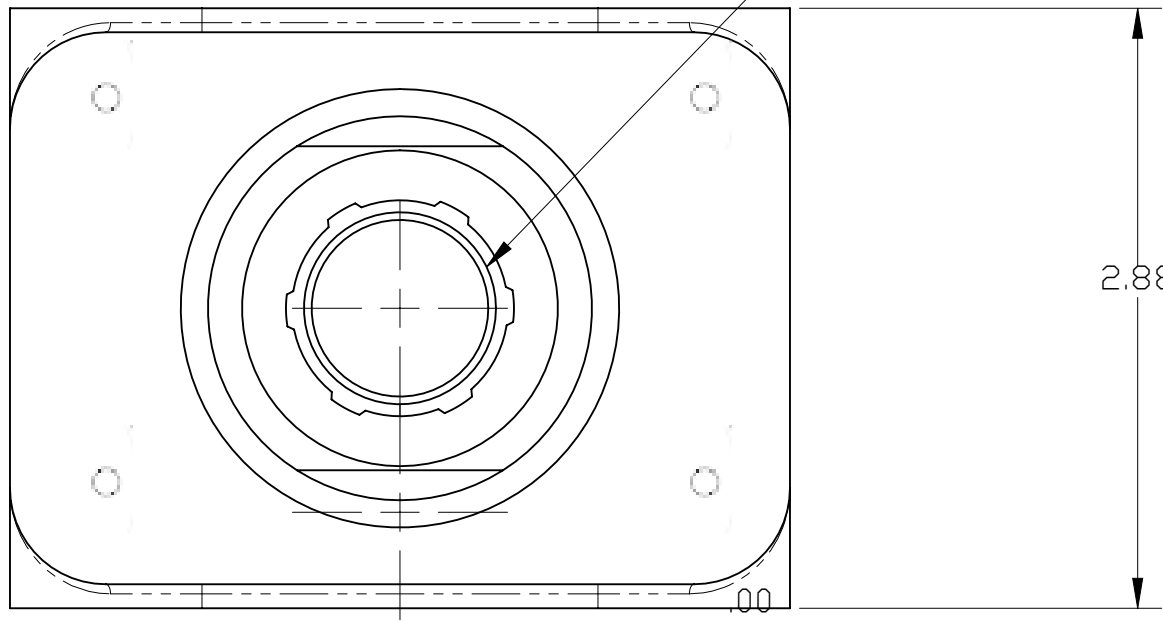

FRONT VIEW

RIGHT VIEW

BOTTOM VIEW

DESCRIPTION:  
Aluminum floor nozzle

ISOMETRIC EXPLODED VIEW

**LEW ELECTRIC  
FITTINGS COMPANY**  
SERVING THE ELECTRICAL INDUSTRY SINCE 1901

371 Randy Rd, Carol Stream Il, 60188  
PHONE: 630-665-2075

UNLESS OTHERWISE SPECIFIED:		NAME	DATE	<b>TITLE:</b> <b>FDN-250-A</b>
DIMENSIONS ARE IN INCHES		DRAWN	PJG 12/5/2008	
TOLERANCES:				
FRACTIONAL: ± ANGULAR: MATCH ± BEND ± TWO PLACE DECIMAL ± THREE PLACE DECIMAL ±				
INTERPRET GEOMETRIC TOLERANCING PER:		COMMENTS:		<b>SIZE</b> DWG. NO. <b>REV</b> <b>C</b> <b>A</b>
MATERIAL				
FINISH				
DO NOT SCALE DRAWING				WEIGHT: SHEET 12 OF 13