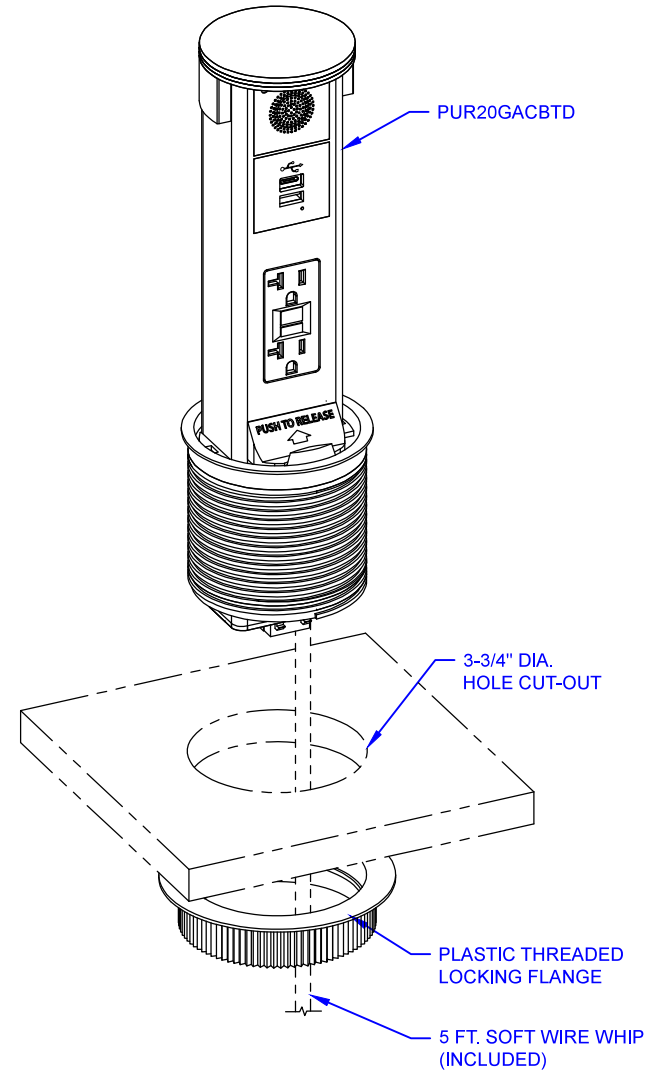

TOP VIEW

FRONT VIEW

**LEW ELECTRIC
FITTINGS COMPANY**
SERVING THE ELECTRICAL INDUSTRY SINCE 1901
1626 Tobacco Road, Augusta, GA 30906
PHONE: 877.537.2019

UNLESS OTHERWISE SPECIFIED:		NAME	DATE	TITLE: PUR20GACBTD
DIMENSIONS ARE IN INCHES		DRAWN	SMK	
TOLERANCES:				
FRACTIONAL ±				
ANGULAR: MACH ± BEND ±				
TWO PLACE DECIMAL ±				
THREE PLACE DECIMAL ±				
INTERPRET GEOMETRIC TOLERANCING PER:		COMMENTS:		
MATERIAL				
FINISH				
DO NOT SCALE DRAWING		SIZE	DWG. NO.	REV
		A	000001	A
		WEIGHT:	SHEET 1 OF 1	