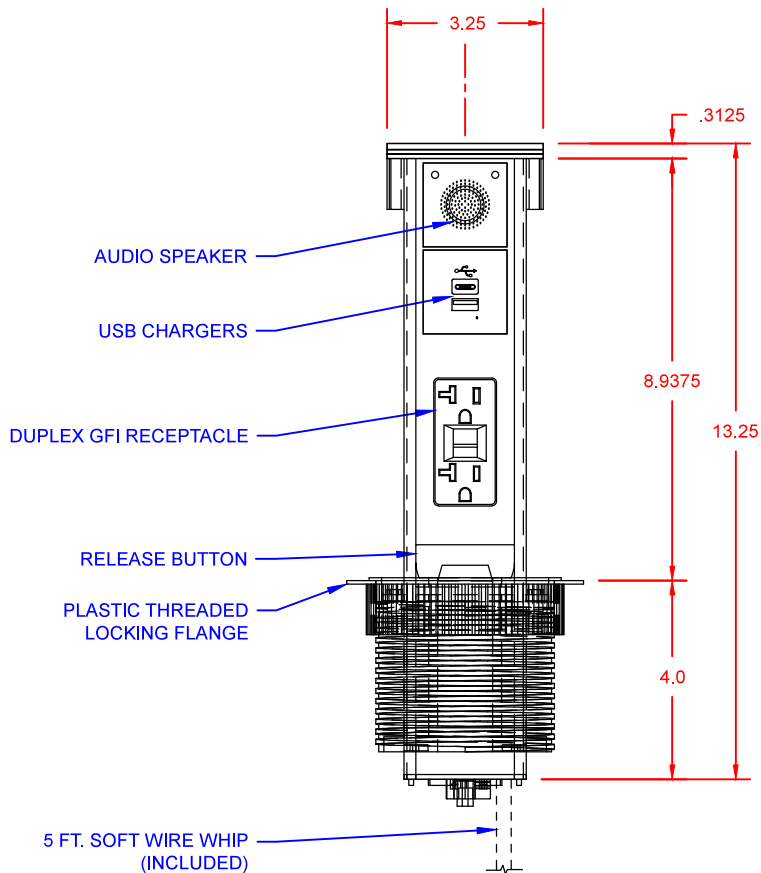

TOP VIEW

FRONT VIEW

**LEW ELECTRIC
FITTINGS COMPANY**
SERVING THE ELECTRICAL INDUSTRY SINCE 1901
1626 Tobacco Road, Augusta, GA 30906
PHONE: 877.537.2019

UNLESS OTHERWISE SPECIFIED:		NAME	DATE	TITLE: PUR20GACBTD
DIMENSIONS ARE IN INCHES		DRAWN	SMK	
TOLERANCES:				
FRACTIONAL ±				
ANGULAR: MACH ± BEND ±				
TWO PLACE DECIMAL ±				
THREE PLACE DECIMAL ±				
INTERPRET GEOMETRIC TOLERANCING PER:		COMMENTS:		
MATERIAL				
FINISH				
DO NOT SCALE DRAWING		SIZE	DWG. NO.	REV
		A	000001	A
		WEIGHT:	SHEET 1 OF 1	