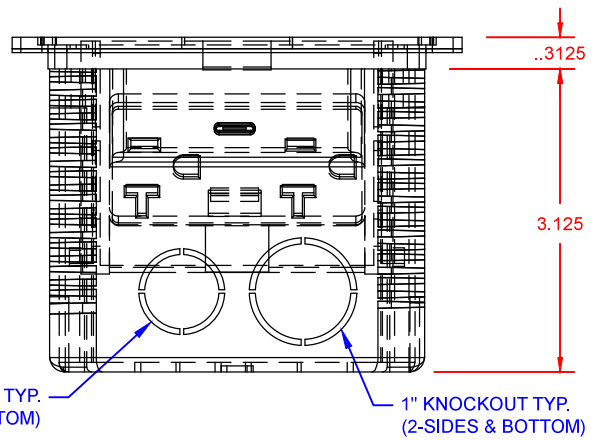

TOP VIEW

3/4" KNOCKOUT TYP.
(2-SIDES & BOTTOM)

1" KNOCKOUT TYP.
(2-SIDES & BOTTOM)

RETAINING RING

FRONT VIEW

**LEW ELECTRIC
FITTINGS COMPANY**
SERVING THE ELECTRICAL INDUSTRY SINCE 1901

371 Randy Rd, Carol Stream, IL 60188
PHONE: 630.665.2075

UNLESS OTHERWISE SPECIFIED:		NAME	DATE	TITLE: PUFP-CT-AC-PB
DIMENSIONS ARE IN INCHES:		DRAWN	SMK	
TOLERANCES:				SIZE DWG. NO. REV A 000001 A
FRACTIONAL ±				
ANGULAR: MACH ± BEND ±				
TWO PLACE DECIMAL ±				WEIGHT: SHEET 1 OF 1
THREE PLACE DECIMAL ±				
INTERPRET GEOMETRIC TOLERANCING PER:		COMMENTS:		
MATERIAL				
FINISH				
DO NOT SCALE DRAWING				