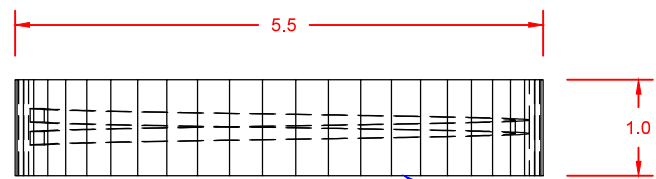

TOP VIEW

3/4" KNOCKOUT TYP.
(2-SIDES & BOTTOM)

1" KNOCKOUT TYP.
(2-SIDES & BOTTOM)

RETAINING RING

FRONT VIEW

**LEW ELECTRIC
FITTINGS COMPANY**
SERVING THE ELECTRICAL INDUSTRY SINCE 1901

371 Randy Rd, Carol Stream, IL 60188
PHONE: 630.665.2075

UNLESS OTHERWISE SPECIFIED:		NAME	DATE	TITLE: PUFP-CT-AC-PB
DIMENSIONS ARE IN INCHES:		DRAWN	SMK	
TOLERANCES:				SIZE DWG. NO. REV A 000001 A
FRACTIONAL ±				
ANGULAR: MACH ± BEND ±				
TWO PLACE DECIMAL ±				WEIGHT: SHEET 1 OF 1
THREE PLACE DECIMAL ±				
INTERPRET GEOMETRIC TOLERANCING PER:		COMMENTS:		
MATERIAL				
FINISH				
DO NOT SCALE DRAWING				