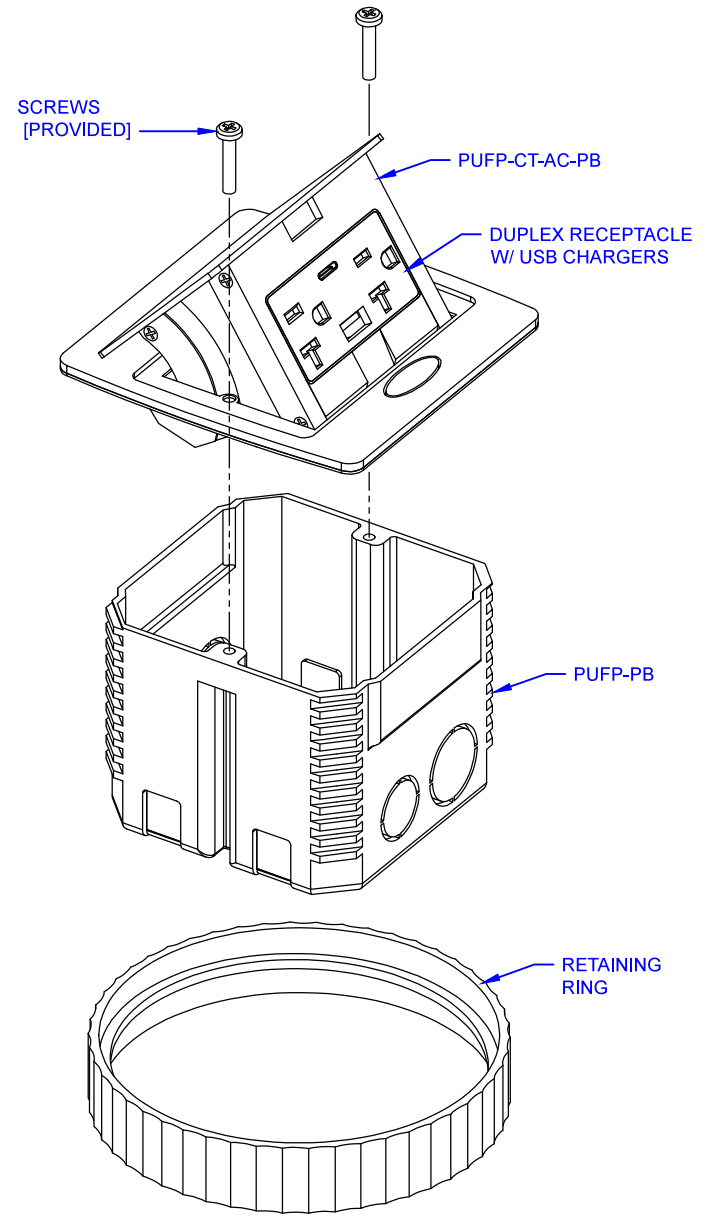

TOP VIEW

3/4" KNOCKOUT TYP.
(2-SIDES & BOTTOM)

1" KNOCKOUT TYP.
(2-SIDES & BOTTOM)

RETAINING RING

FRONT VIEW

**LEW ELECTRIC
FITTINGS COMPANY**
SERVING THE ELECTRICAL INDUSTRY SINCE 1901

371 Randy Rd, Carol Stream, IL 60188
PHONE: 630.665.2075

UNLESS OTHERWISE SPECIFIED:		NAME	DATE	TITLE: PUFP-CT-AC-PB
DIMENSIONS ARE IN INCHES:		DRAWN	SMK	
TOLERANCES:				SIZE DWG. NO. REV A 000001 A
FRACTIONAL ±				
ANGULAR: MACH ± BEND ±				
TWO PLACE DECIMAL ±				WEIGHT: SHEET 1 OF 1
THREE PLACE DECIMAL ±				
INTERPRET GEOMETRIC TOLERANCING PER:		COMMENTS:		
MATERIAL				
FINISH				
DO NOT SCALE DRAWING				