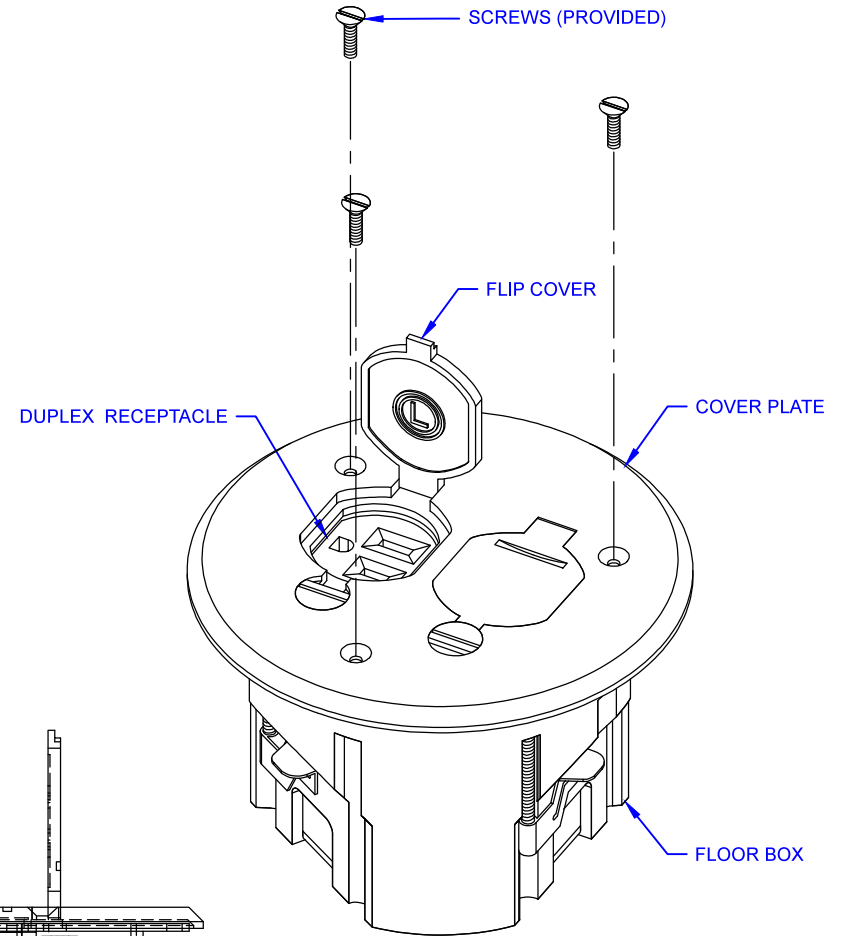

TOP VIEW

FRONT VIEW

SIDE VIEW

**LEW ELECTRIC FITTINGS COMPANY**  
SERVING THE ELECTRICAL INDUSTRY SINCE 1901

371 Randy Rd, Carol Stream, IL 60188  
PHONE: 630.665.2075

UNLESS OTHERWISE SPECIFIED:	DRAWN	NAME	DATE	<b>TITLE:</b> <b>PBR1-FP</b>
DIMENSIONS ARE IN INCHES:	SMK			
FRACTIONAL ±				
TOLERANCES:				
ANGULAR: MACH ±				
BEND ±				
TWO PLACE DECIMAL ±				
THREE PLACE DECIMAL ±				
INTERPRET GEOMETRIC TOLERANCING PER:	COMMENTS:			
MATERIAL				SIZE <b>A</b>
FINISH				DWG. NO. <b>000001</b>
DO NOT SCALE DRAWING				REV <b>A</b>
				WEIGHT:      SHEET 1 OF 1