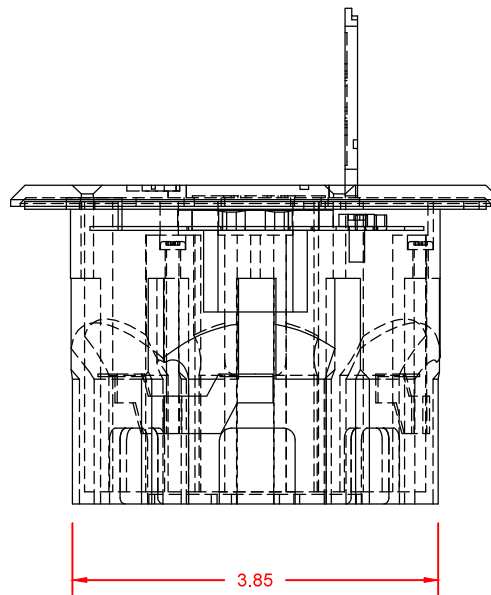

TOP VIEW

FRONT VIEW

SIDE VIEW

**LEW ELECTRIC FITTINGS COMPANY**  
SERVING THE ELECTRICAL INDUSTRY SINCE 1901

371 Randy Rd, Carol Stream, IL 60188  
PHONE: 630.665.2075

UNLESS OTHERWISE SPECIFIED:	DRAWN	NAME	DATE	<b>TITLE:</b> <b>PBR1-FP</b>
DIMENSIONS ARE IN INCHES:	SMK			
FRACTIONAL ±				
TOLERANCES:				
ANGULAR: MACH ±				
BEND ±				
TWO PLACE DECIMAL ±				
THREE PLACE DECIMAL ±				
INTERPRET GEOMETRIC TOLERANCING PER:	COMMENTS:			
MATERIAL				SIZE <b>A</b>
FINISH				DWG. NO. <b>000001</b>
DO NOT SCALE DRAWING				REV <b>A</b>
				WEIGHT:      SHEET 1 OF 1