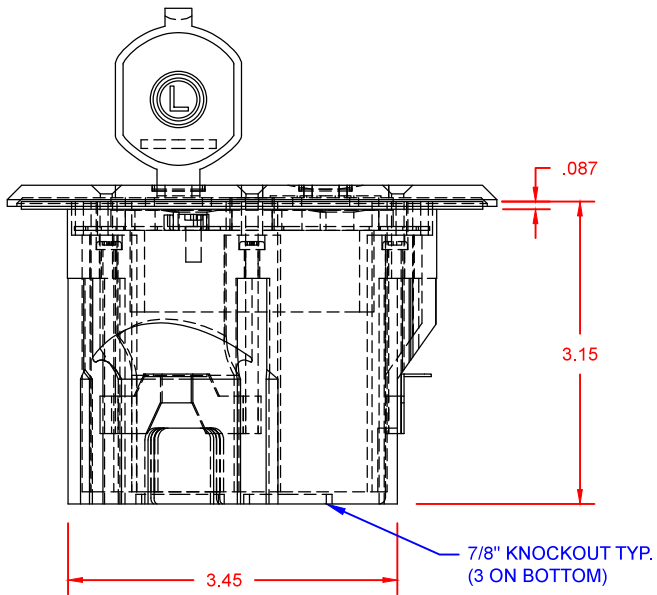

TOP VIEW

FRONT VIEW

SIDE VIEW

**LEW ELECTRIC FITTINGS COMPANY**  
SERVING THE ELECTRICAL INDUSTRY SINCE 1901

371 Randy Rd, Carol Stream, IL 60188  
PHONE: 630.665.2075

UNLESS OTHERWISE SPECIFIED:	DRAWN	NAME	DATE	<b>TITLE:</b> <b>PBR1-FP</b>
DIMENSIONS ARE IN INCHES:	SMK			
FRACTIONAL ±				
TOLERANCES:				
ANGULAR: MACH ±				
BEND ±				
TWO PLACE DECIMAL ±				
THREE PLACE DECIMAL ±				
INTERPRET GEOMETRIC TOLERANCING PER:	COMMENTS:			
MATERIAL				SIZE <b>A</b>
FINISH				DWG. NO. <b>000001</b>
DO NOT SCALE DRAWING				REV <b>A</b>
				WEIGHT:      SHEET 1 OF 1