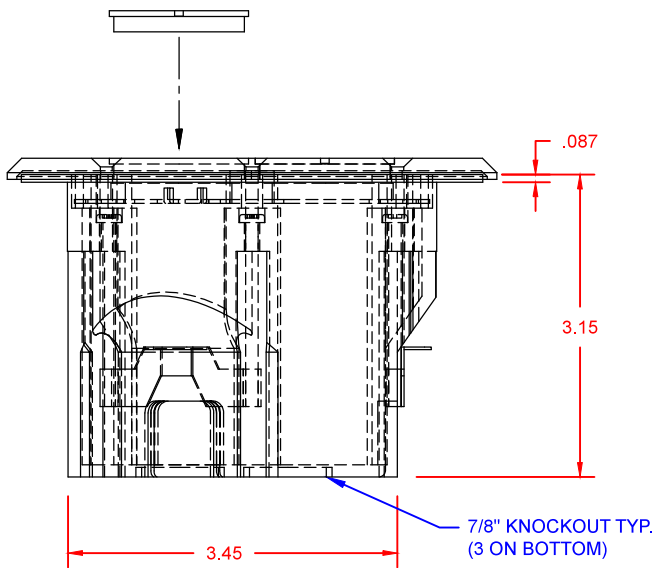

TOP VIEW

FRONT VIEW

SIDE VIEW

LEW ELECTRIC FITTINGS COMPANY
SERVING THE ELECTRICAL INDUSTRY SINCE 1901
371 Randy Rd, Carol Stream, IL 60188
PHONE: 630.665.2075

UNLESS OTHERWISE SPECIFIED:		NAME	DATE
DIMENSIONS ARE IN INCHES		DRAWN	SMK
TOLERANCES:			
FRACTIONAL ±			
ANGULAR: MACH ±			
TWO PLACE DECIMAL ±			
THREE PLACE DECIMAL ±			
INTERPRET GEOMETRIC TOLERANCING PER:		COMMENTS:	
MATERIAL:			
FINISH:			
DO NOT SCALE DRAWING			
TITLE:			
PBR1-SP			
SIZE	DWG. NO.	REV	
A	000001	A	
WEIGHT:		SHEET 1 OF 1	