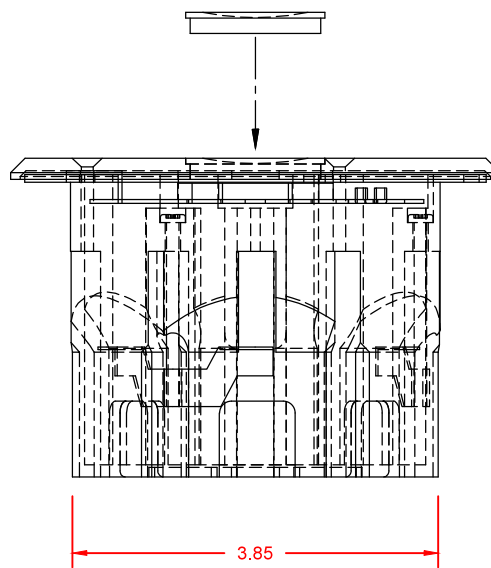

TOP VIEW

FRONT VIEW

SIDE VIEW

LEW ELECTRIC FITTINGS COMPANY
SERVING THE ELECTRICAL INDUSTRY SINCE 1901
371 Randy Rd, Carol Stream, IL 60188
PHONE: 630.665.2075

UNLESS OTHERWISE SPECIFIED:		NAME	DATE
DIMENSIONS ARE IN INCHES		DRAWN	SMK
TOLERANCES:			
FRACTIONAL ±			
ANGULAR: MACH ±			
TWO PLACE DECIMAL ±			
THREE PLACE DECIMAL ±			
INTERPRET GEOMETRIC TOLERANCING PER:		COMMENTS:	
MATERIAL:			
FINISH:			
DO NOT SCALE DRAWING			
TITLE:			
PBR1-SP			
SIZE	DWG. NO.	REV	
A	000001	A	
WEIGHT:		SHEET 1 OF 1	