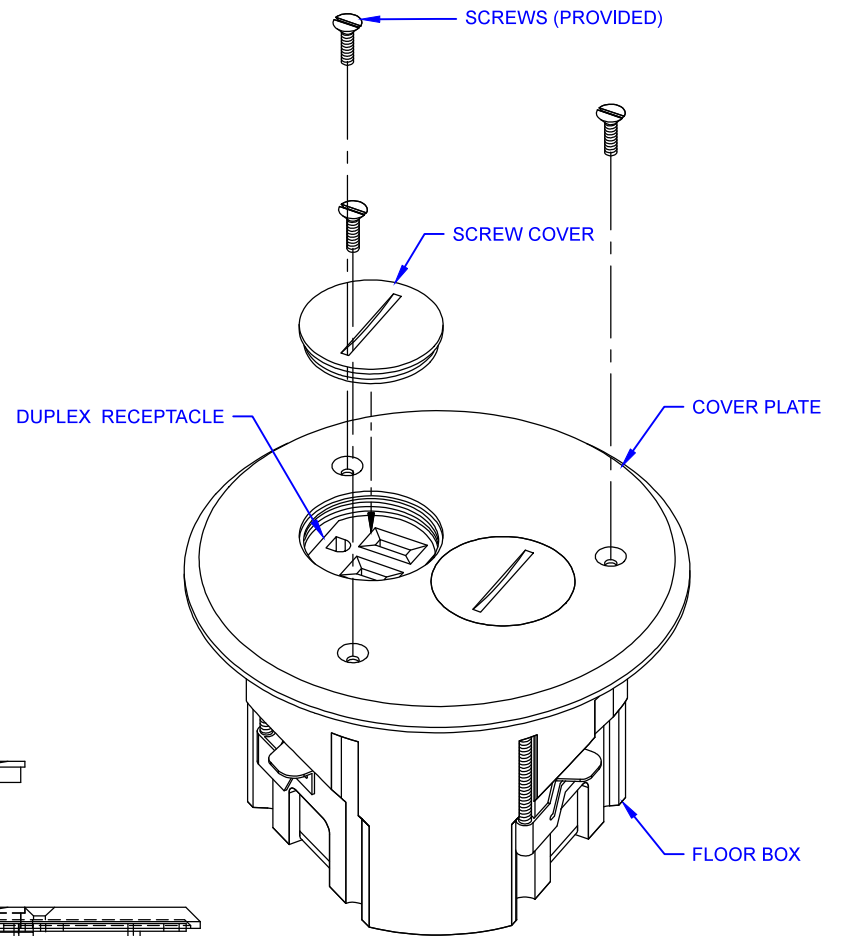

TOP VIEW

FRONT VIEW

SIDE VIEW

LEW ELECTRIC FITTINGS COMPANY
SERVING THE ELECTRICAL INDUSTRY SINCE 1901
371 Randy Rd, Carol Stream, IL 60188
PHONE: 630.665.2075

UNLESS OTHERWISE SPECIFIED:		NAME	DATE
DIMENSIONS ARE IN INCHES		DRAWN	SMK
TOLERANCES:			
FRACTIONAL ±			
ANGULAR: MACH ±			
TWO PLACE DECIMAL ±			
THREE PLACE DECIMAL ±			
INTERPRET GEOMETRIC TOLERANCING PER:		COMMENTS:	
MATERIAL:			
FINISH:			
DO NOT SCALE DRAWING			
TITLE:			
PBR1-SP			
SIZE	DWG. NO.	REV	
A	000001	A	
WEIGHT:		SHEET 1 OF 1	