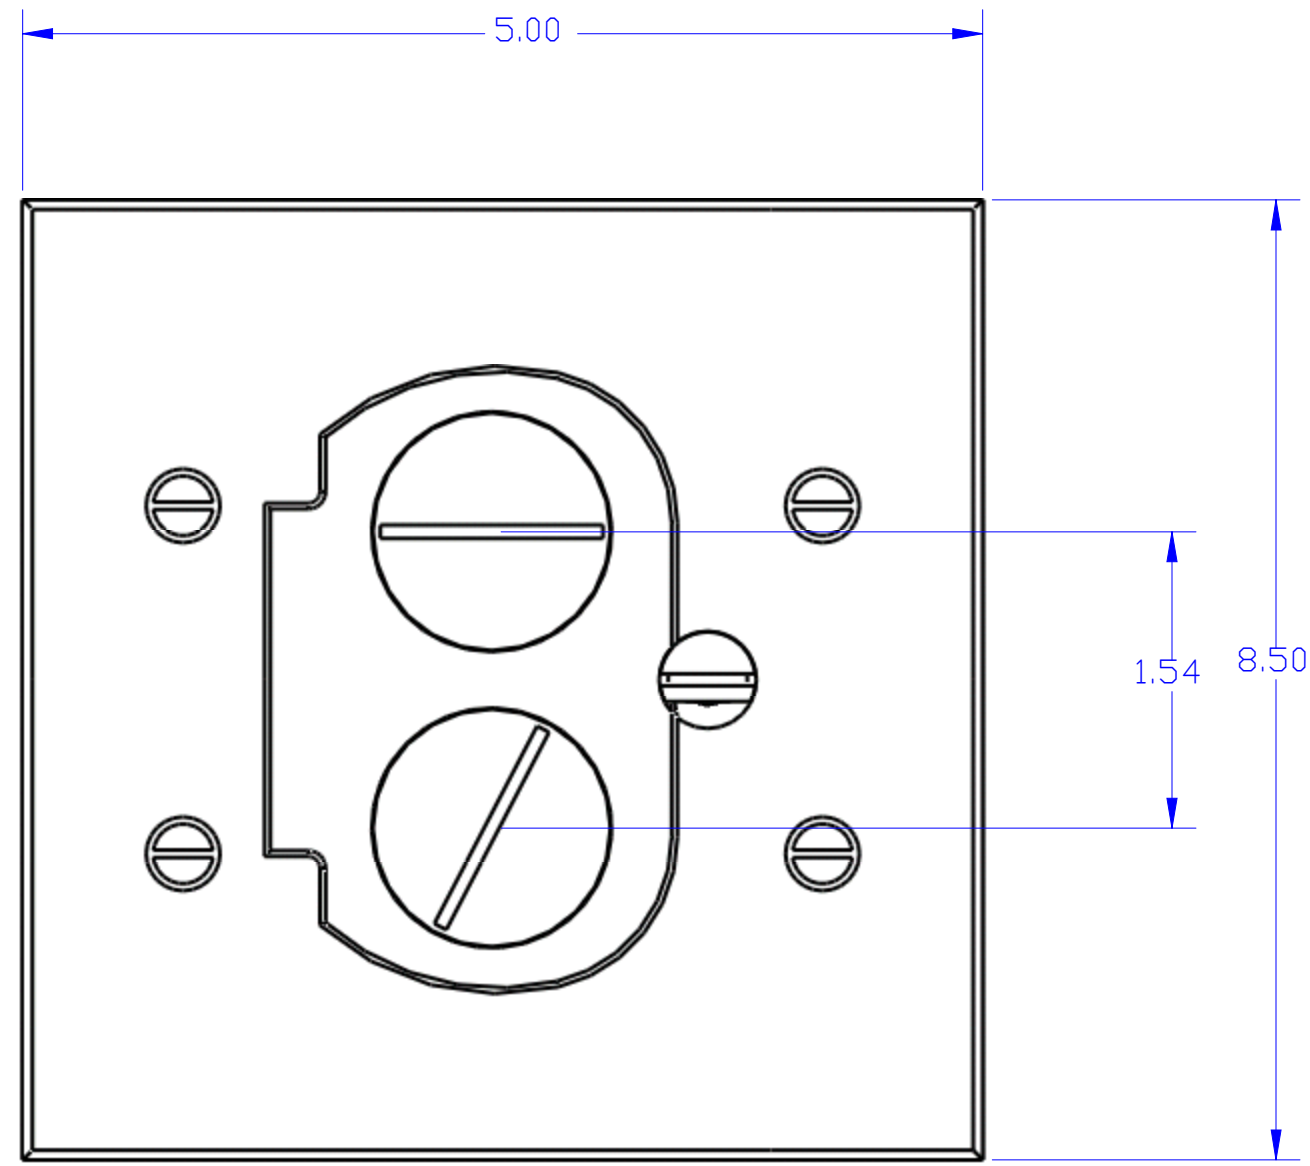

DESCRIPTION:
REPLACEMENT COVER FOR RCFB-1

TOP VIEW

ISOMETRIC (EXPLODED) VIEW

FRONT VIEW

NOTES:
PLUGS OR COMM./DATA CONNECTIONS ARE COMPLETELY RECESSED (RCFB-1), CONNECTIONS ARE COMPLETELY CONCEALED WHEN THE DOOR IS CLOSED, THE DIVIDER IN THE RCFB-2 ALLOWS YOU TO COMBINE POWER AND COMM./DATA IN THE SAME BOX

LEW ELECTRIC
FITTINGS COMPANY
SERVING THE ELCTRICAL INDUSTRY SINCE 1901
1801 W. St. Charles Rd. Maywood, IL 60153
PHONE: 708-345-2075

UNLESS OTHERWISE SPECIFIED:	NAME	DATE	TITLE: RCFB-1 -BP
DIMENSIONS ARE IN INCHES	DRAWN	12/21/2007	
TOLERANCES:			SIZE DWG. NO. REV C
FRACTIONAL ±			
ANGULAR: MACH ± BEND ±			
TWO PLACE DECIMAL ±			WEIGHT: SHEET 4 OF 4
THREE PLACE DECIMAL ±			
INTERPRET GEOMETRIC TOLERANCING PER:	COMMENTS:		
MATERIAL			
FINISH			
DO NOT SCALE DRAWING			