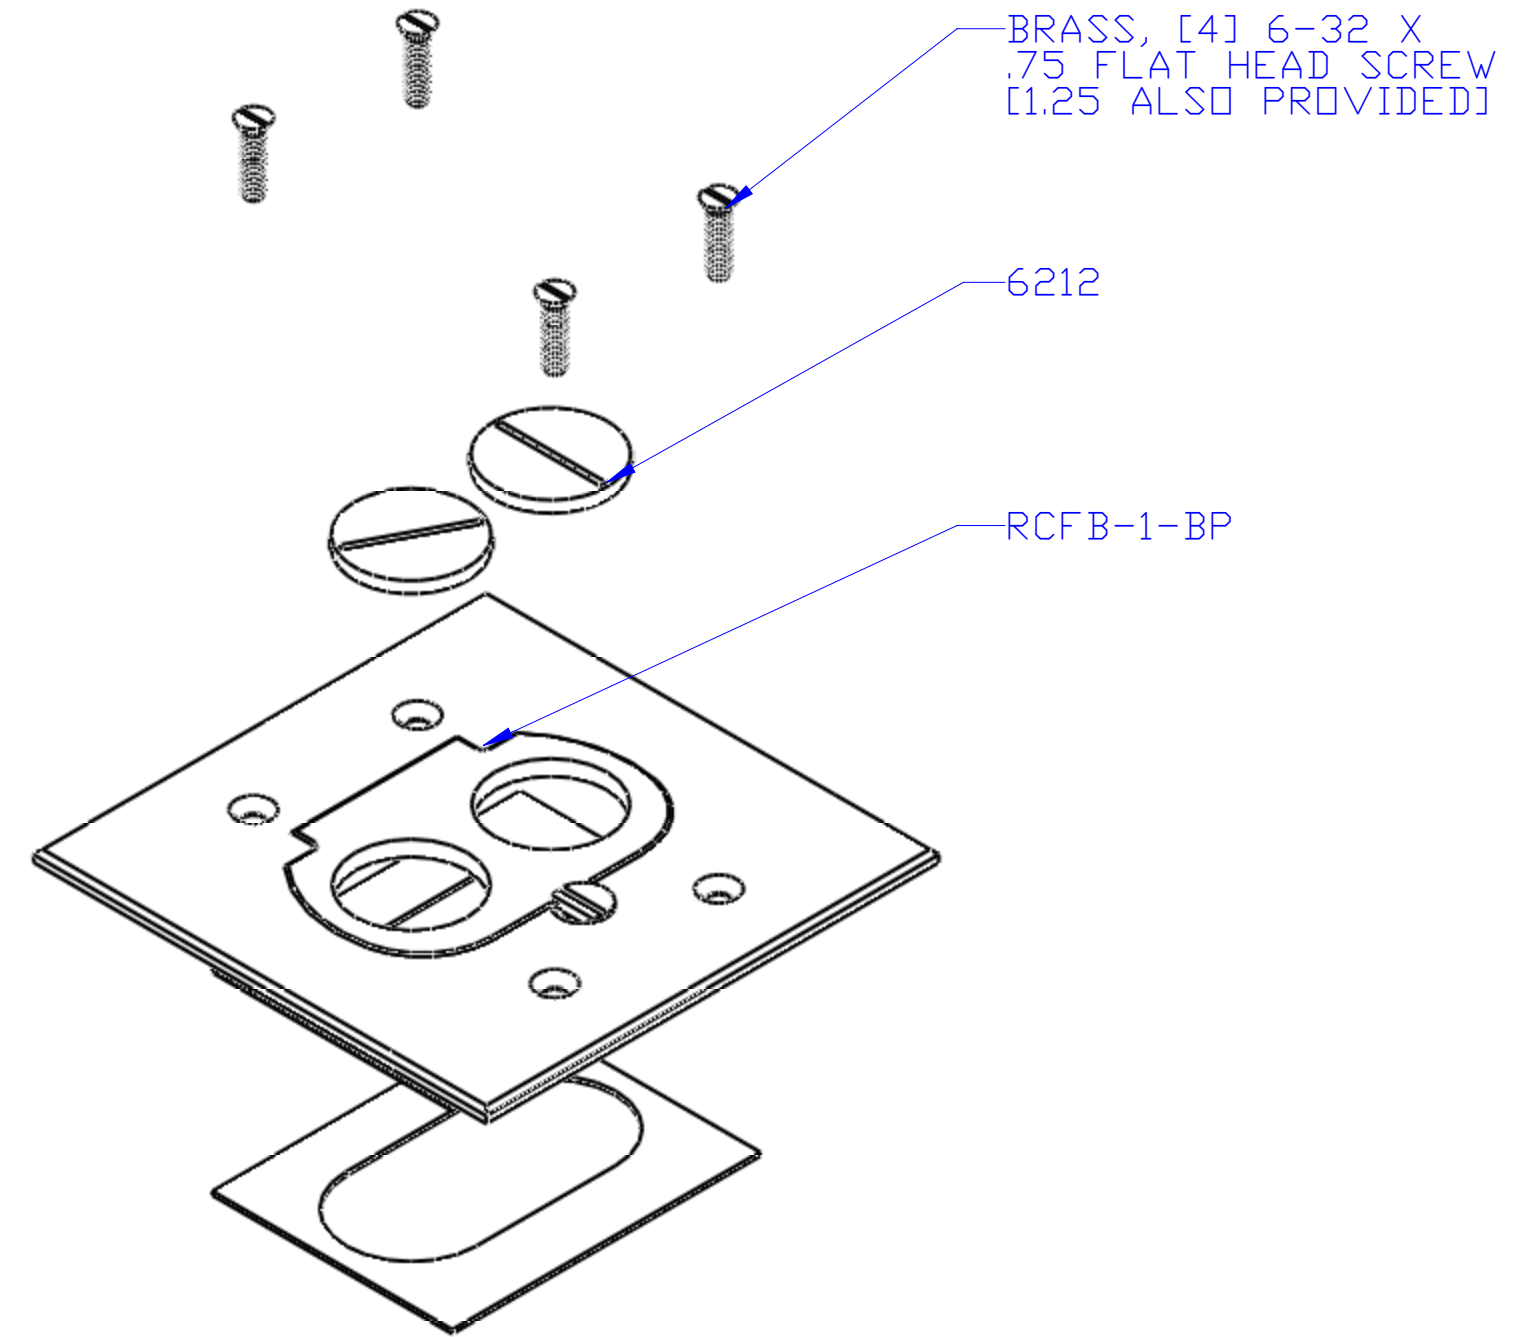

DESCRIPTION:
REPLACEMENT COVER FOR RCFB-1

TOP VIEW

ISOMETRIC (EXPLODED) VIEW

FRONT VIEW

NOTES:
PLUGS OR COMM./DATA CONNECTIONS ARE COMPLETELY RECESSED (RCFB-1), CONNECTIONS ARE COMPLETELY CONCEALED WHEN THE DOOR IS CLOSED, THE DIVIDER IN THE RCFB-2 ALLOWS YOU TO COMBINE POWER AND COMM./DATA IN THE SAME BOX

LEW ELECTRIC
FITTINGS COMPANY
SERVING THE ELCTRICAL INDUSTRY SINCE 1901
1801 W. St. Charles Rd. Maywood, IL 60153
PHONE: 708-345-2075

UNLESS OTHERWISE SPECIFIED:	NAME	DATE	TITLE: RCFB-1 -BP
DIMENSIONS ARE IN INCHES	DRAWN	12/21/2007	
TOLERANCES:			SIZE DWG. NO. REV C
FRACTIONAL ±			
ANGULAR: MACH ± BEND ±			
TWO PLACE DECIMAL ±			WEIGHT: SHEET 4 OF 4
THREE PLACE DECIMAL ±			
INTERPRET GEOMETRIC TOLERANCING PER:	COMMENTS:		
MATERIAL			
FINISH			
DO NOT SCALE DRAWING			