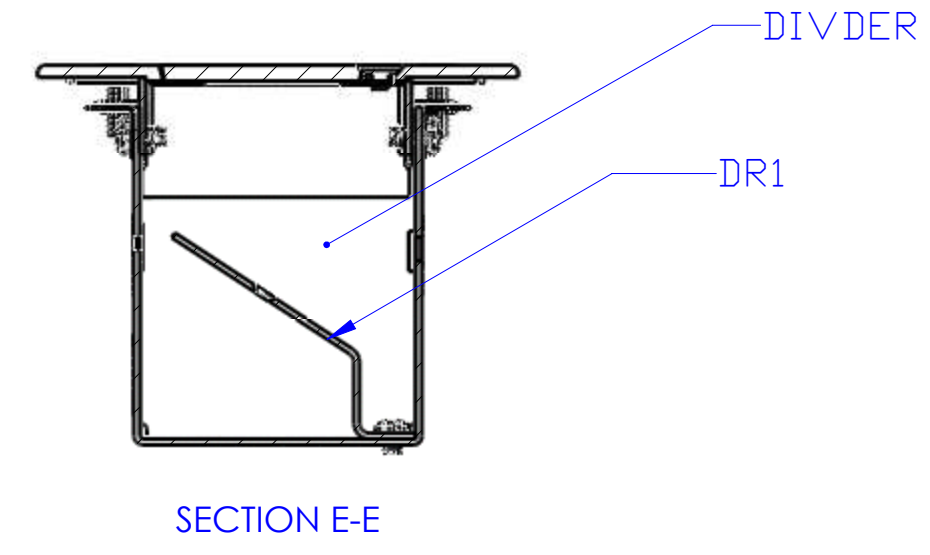

DESCRIPTION:
RECESSED HYBRID FLOOR BOX

NOTES:
PLUGS OR COMM./DATA CONNECTIONS ARE COMPLETELY RECESSED (RCFB-1), CONNECTIONS ARE COMPLETELY CONCEALED WHEN THE DOOR IS CLOSED, THE DIVIDER IN THE RCFB-2 ALLOWS YOU TO COMBINE POWER AND COMM./DATA IN THE SAME BOX

LEW ELECTRIC
FITTINGS COMPANY
SERVING THE ELCTRICAL INDUSTRY SINCE 1901
1801 W. St. Charles Rd. Maywood, IL 60153
PHONE: 708-345-2075

UNLESS OTHERWISE SPECIFIED:	NAME	DATE	TITLE: RCFB-1
DIMENSIONS ARE IN INCHES	DRAWN	12/21/2007	
TOLERANCES: FRACTIONAL ± ANGULAR: MACH ± BEND ± TWO PLACE DECIMAL ± THREE PLACE DECIMAL ±	P.J.G.		SIZE DWG. NO. REV C
INTERPRET GEOMETRIC TOLERANCING PER:	COMMENTS:		
MATERIAL:			WEIGHT:
FINISH:			SHEET 3 OF 4
DO NOT SCALE DRAWING			