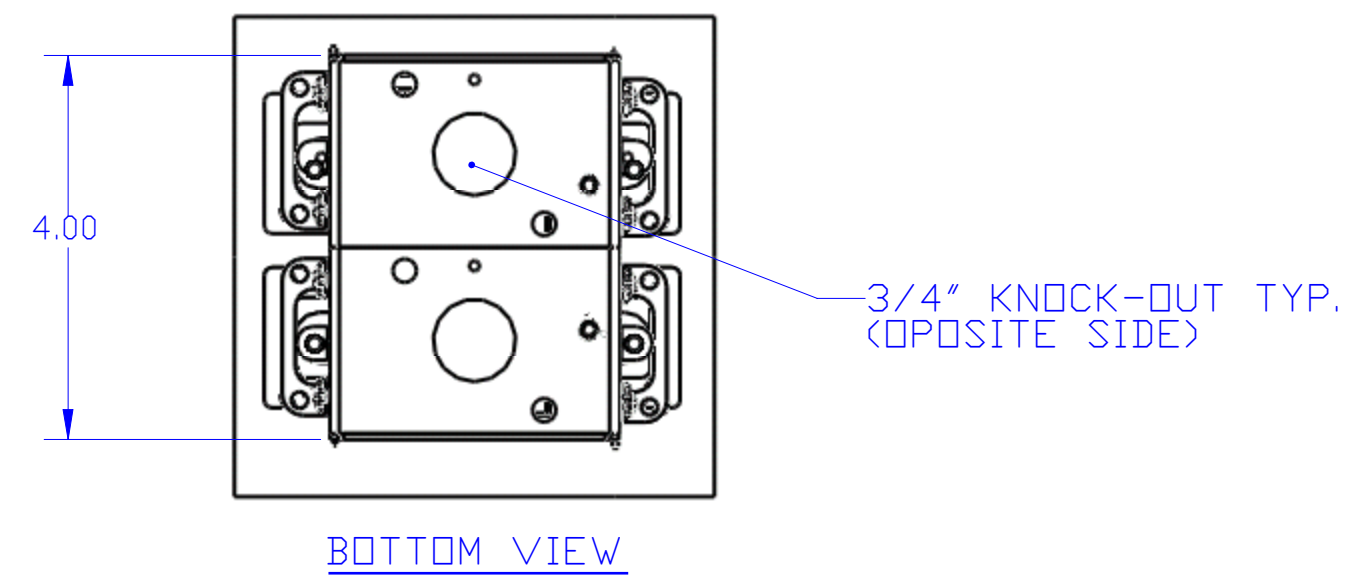

DESCRIPTION:
RECESSED HYBRID FLOOR BOX

NOTES:
PLUGS OR COMM./DATA CONNECTIONS ARE COMPLETELY RECESSED (RCFB-1), CONNECTIONS ARE COMPLETELY CONCEALED WHEN THE DOOR IS CLOSED, THE DIVIDER IN THE RCFB-2 ALLOWS YOU TO COMBINE POWER AND COMM./DATA IN THE SAME BOX

LEW ELECTRIC
FITTINGS COMPANY
SERVING THE ELCTRICAL INDUSTRY SINCE 1901
1801 W. St. Charles Rd. Maywood, IL 60153
PHONE: 708-345-2075

UNLESS OTHERWISE SPECIFIED:	NAME	DATE	TITLE: RCFB-1
DIMENSIONS ARE IN INCHES	DRAWN	12/21/2007	
TOLERANCES: FRACTIONAL ± ANGULAR: MACH ± BEND ± TWO PLACE DECIMAL ± THREE PLACE DECIMAL ±	P.J.G.		SIZE DWG. NO. REV C
INTERPRET GEOMETRIC TOLERANCING PER:	COMMENTS:		
MATERIAL:			WEIGHT:
FINISH:			SHEET 3 OF 4
DO NOT SCALE DRAWING			