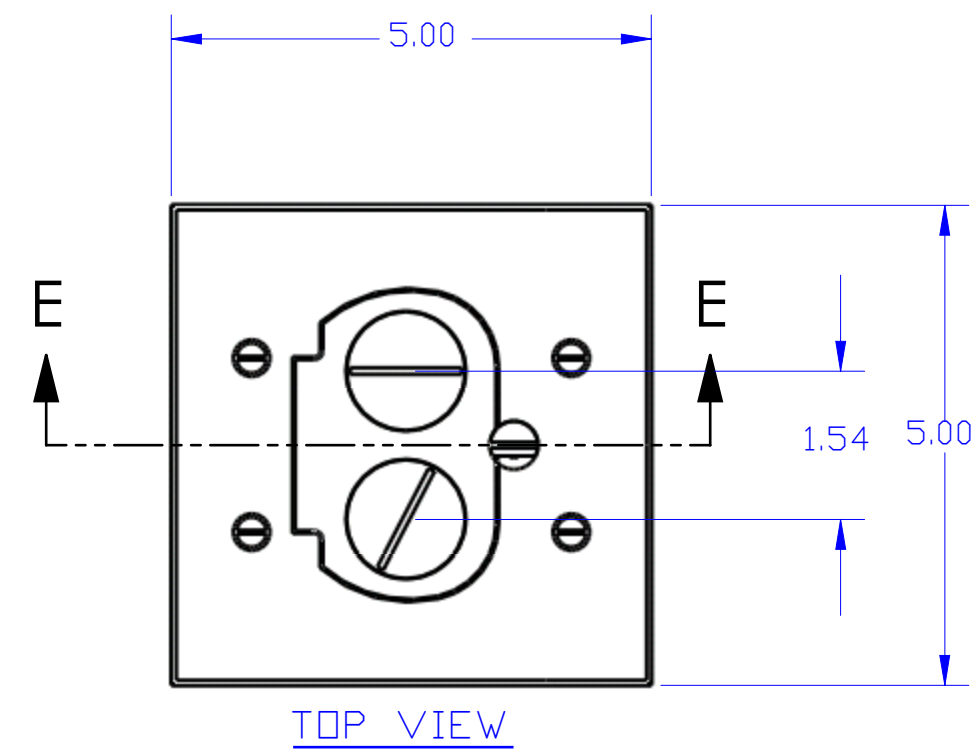

DESCRIPTION:
RECESSED HYBRID FLOOR BOX

NOTES:
PLUGS OR COMM./DATA CONNECTIONS ARE COMPLETELY RECESSED (RCFB-1), CONNECTIONS ARE COMPLETELY CONCEALED WHEN THE DOOR IS CLOSED, THE DIVIDER IN THE RCFB-2 ALLOWS YOU TO COMBINE POWER AND COMM./DATA IN THE SAME BOX

LEW ELECTRIC
FITTINGS COMPANY
SERVING THE ELCTRICAL INDUSTRY SINCE 1901
1801 W. St. Charles Rd. Maywood, IL 60153
PHONE: 708-345-2075

UNLESS OTHERWISE SPECIFIED:	NAME	DATE	TITLE: RCFB-1
DIMENSIONS ARE IN INCHES	DRAWN	12/21/2007	
TOLERANCES: FRACTIONAL ± ANGULAR: MACH ± BEND ± TWO PLACE DECIMAL ± THREE PLACE DECIMAL ±	P.J.G.		SIZE DWG. NO. REV C
INTERPRET GEOMETRIC TOLERANCING PER:	COMMENTS:		
MATERIAL:			WEIGHT:
FINISH:			SHEET 3 OF 4
DO NOT SCALE DRAWING			