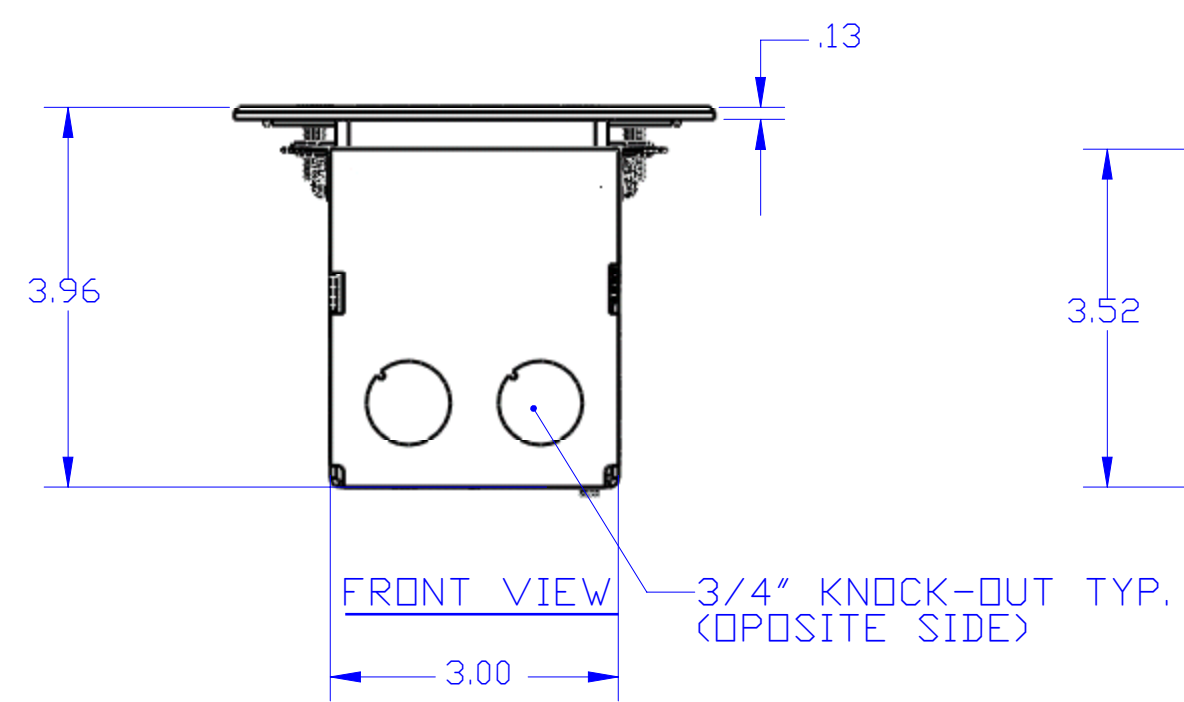

DESCRIPTION:
RECESSED HYBRID FLOOR BOX

NOTES:
PLUGS OR COMM./DATA CONNECTIONS ARE COMPLETELY RECESSED (RCFB-1), CONNECTIONS ARE COMPLETELY CONCEALED WHEN THE DOOR IS CLOSED, THE DIVIDER IN THE RCFB-2 ALLOWS YOU TO COMBINE POWER AND COMM./DATA IN THE SAME BOX

LEW ELECTRIC
FITTINGS COMPANY
SERVING THE ELCTRICAL INDUSTRY SINCE 1901
1801 W. St. Charles Rd. Maywood, IL 60153
PHONE: 708-345-2075

UNLESS OTHERWISE SPECIFIED:	NAME	DATE	TITLE: RCFB-1
DIMENSIONS ARE IN INCHES	DRAWN	12/21/2007	
TOLERANCES: FRACTIONAL ± ANGULAR: MACH ± BEND ± TWO PLACE DECIMAL ± THREE PLACE DECIMAL ±	P.J.G.		SIZE DWG. NO. REV C
INTERPRET GEOMETRIC TOLERANCING PER:	COMMENTS:		
MATERIAL:			WEIGHT:
FINISH:			SHEET 3 OF 4
DO NOT SCALE DRAWING			