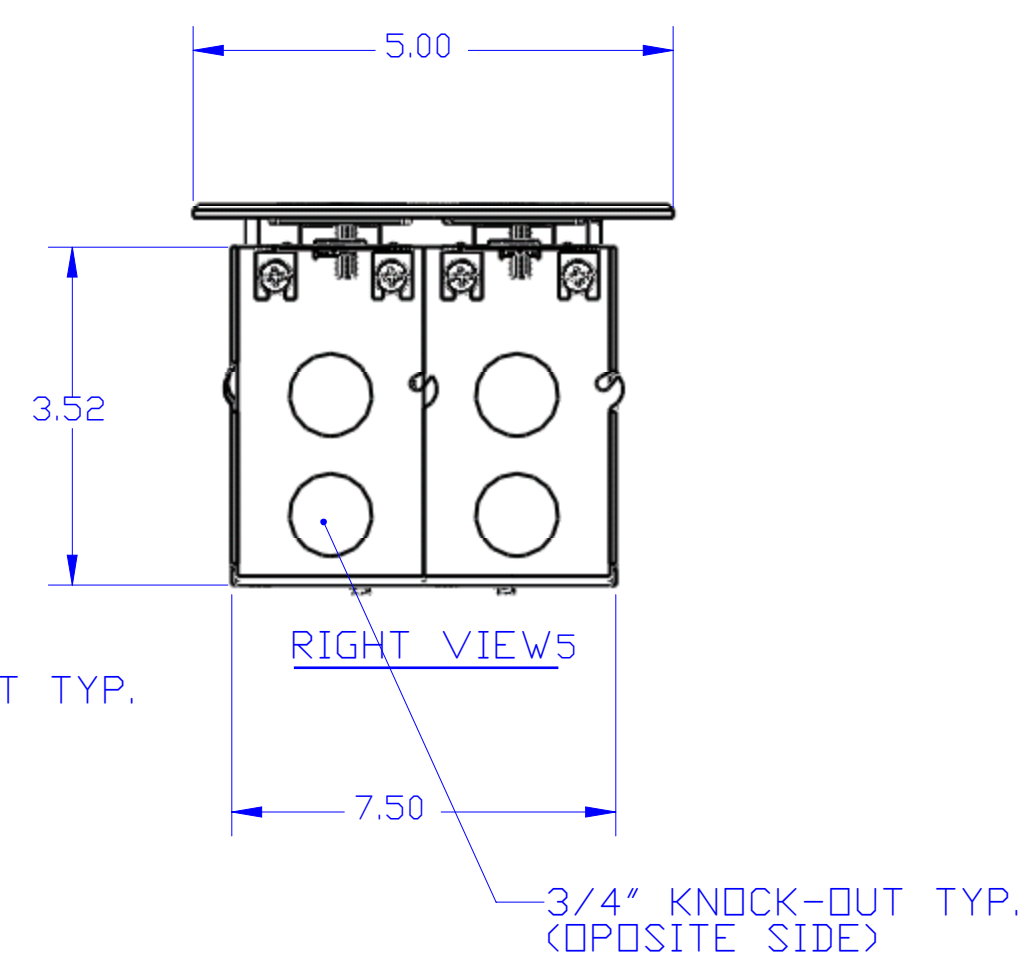

DESCRIPTION:
RECESSED HYBRID FLOOR BOX

NOTES:
PLUGS OR COMM./DATA CONNECTIONS ARE COMPLETELY RECESSED (RCFB-1), CONNECTIONS ARE COMPLETELY CONCEALED WHEN THE DOOR IS CLOSED, THE DIVIDER IN THE RCFB-2 ALLOWS YOU TO COMBINE POWER AND COMM./DATA IN THE SAME BOX

LEW ELECTRIC
FITTINGS COMPANY
SERVING THE ELCTRICAL INDUSTRY SINCE 1901
1801 W. St. Charles Rd. Maywood, IL 60153
PHONE: 708-345-2075

UNLESS OTHERWISE SPECIFIED:	NAME	DATE	TITLE: RCFB-1
DIMENSIONS ARE IN INCHES	DRAWN	12/21/2007	
TOLERANCES: FRACTIONAL ± ANGULAR: MACH ± BEND ± TWO PLACE DECIMAL ± THREE PLACE DECIMAL ±	P.J.G.		SIZE DWG. NO. REV C
INTERPRET GEOMETRIC TOLERANCING PER:	COMMENTS:		
MATERIAL:			WEIGHT:
FINISH:			SHEET 3 OF 4
DO NOT SCALE DRAWING			