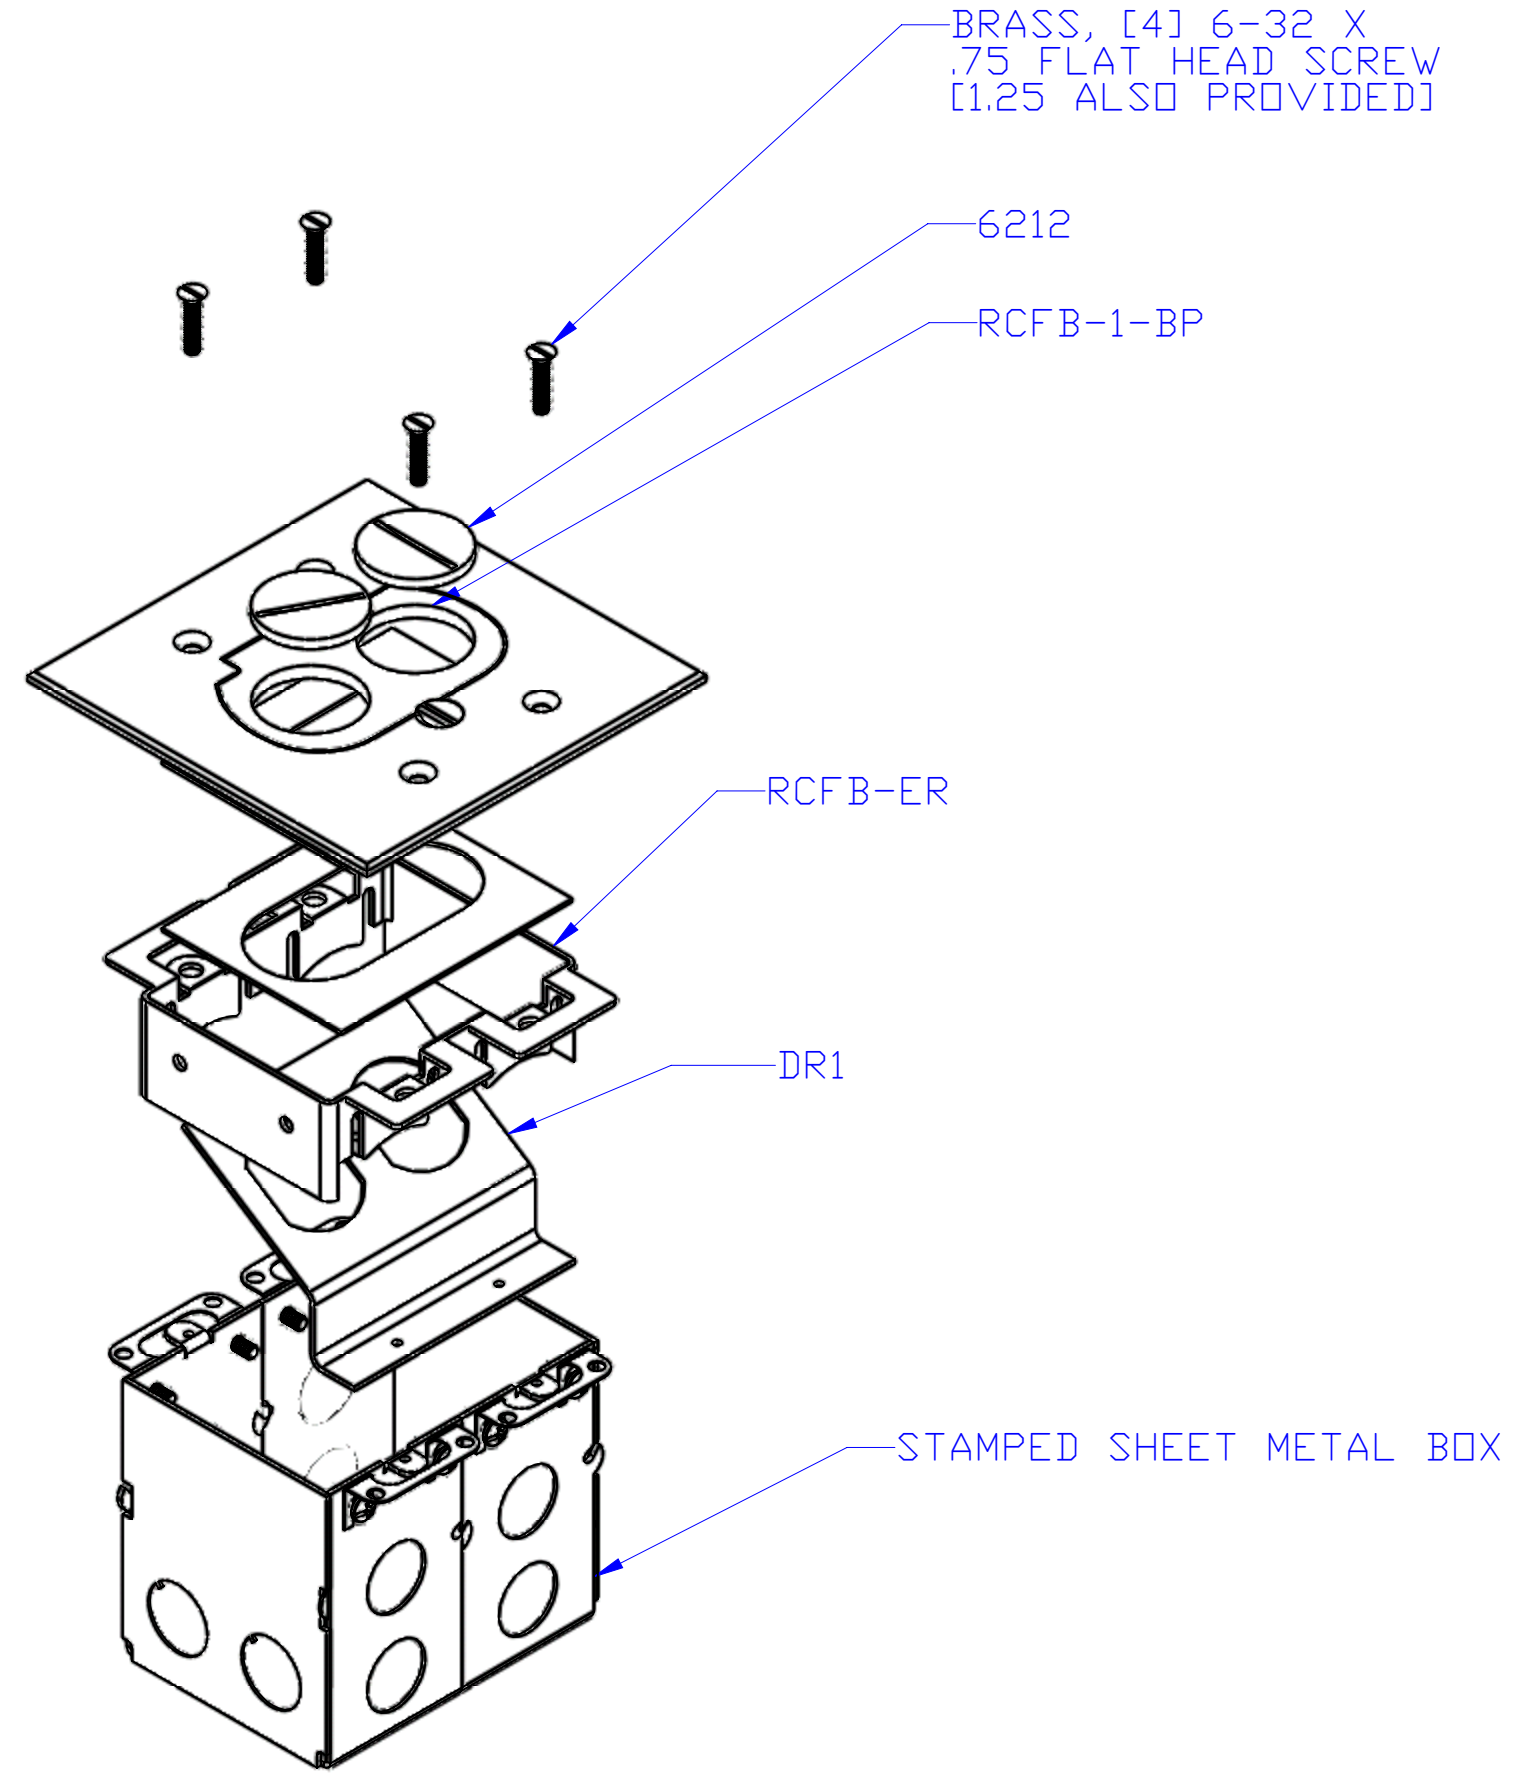

DESCRIPTION:
RECESSED HYBRID FLOOR BOX

NOTES:
PLUGS OR COMM./DATA CONNECTIONS ARE COMPLETELY RECESSED (RCFB-1), CONNECTIONS ARE COMPLETELY CONCEALED WHEN THE DOOR IS CLOSED, THE DIVIDER IN THE RCFB-2 ALLOWS YOU TO COMBINE POWER AND COMM./DATA IN THE SAME BOX

LEW ELECTRIC
FITTINGS COMPANY
SERVING THE ELCTRICAL INDUSTRY SINCE 1901
1801 W. St. Charles Rd. Maywood, IL 60153
PHONE: 708-345-2075

UNLESS OTHERWISE SPECIFIED:	NAME	DATE	TITLE: RCFB-1
DIMENSIONS ARE IN INCHES	DRAWN	12/21/2007	
TOLERANCES: FRACTIONAL ± ANGULAR: MACH ± BEND ± TWO PLACE DECIMAL ± THREE PLACE DECIMAL ±	P.J.G.		SIZE DWG. NO. REV C
INTERPRET GEOMETRIC TOLERANCING PER:	COMMENTS:		
MATERIAL:			WEIGHT:
FINISH:			SHEET 3 OF 4
DO NOT SCALE DRAWING			