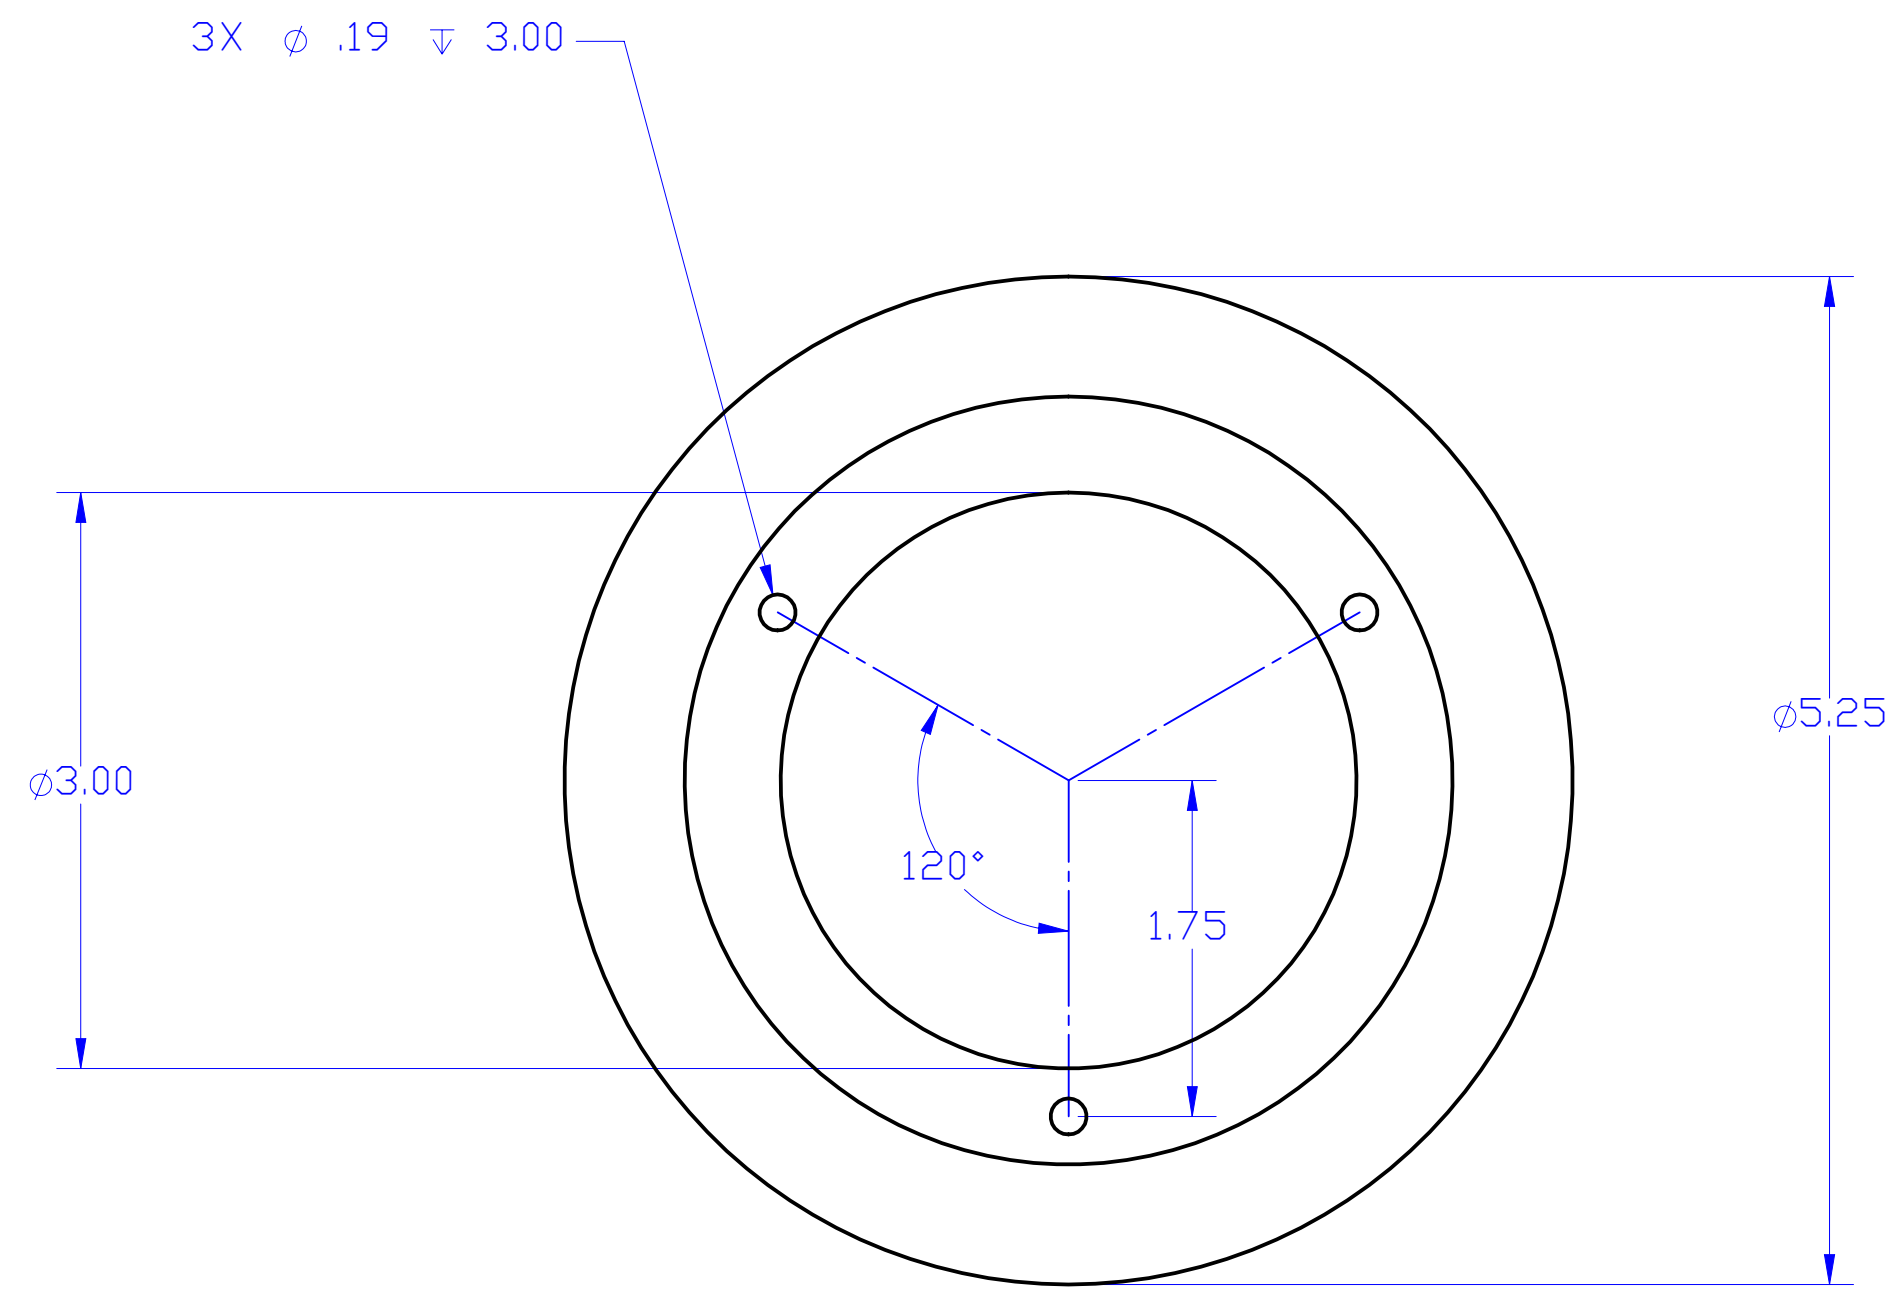

DESCRIPTION:
 NIC LE PLATED, FLANGE 5 1/4" DIAMETER
 [3] 8/32 X 1.23 MOUNTING SCREW INCLUDED

LEW ELECTRIC
FITTINGS COMPANY
 SERVING THE ELECTRICAL INDUSTRY SINCE 1901
 371 Randy Road, Carol Stream, IL 60188
 PHONE: 630.665.2075

UNLESS OTHERWISE SPECIFIED:	NAME	DATE	TITLE: SCF-1-NS
DIMENSIONS ARE IN INCHES	DRAWN	P.J.G.	
TOLERANCES:		11/29/2007	
FRACTIONAL ±			
ANGULAR: MACH ± BEND ±			
TWO PLACE DECIMAL ±			
THREE PLACE DECIMAL ±			
INTERPRET GEOMETRIC TOLERANCING PER:	COMMENTS:		
MATERIAL			
FINISH			
DO NOT SCALE DRAWING			

SIZE	DWG. NO.	REV
C	100157	A
WEIGHT:	SHEET 7 OF 8	