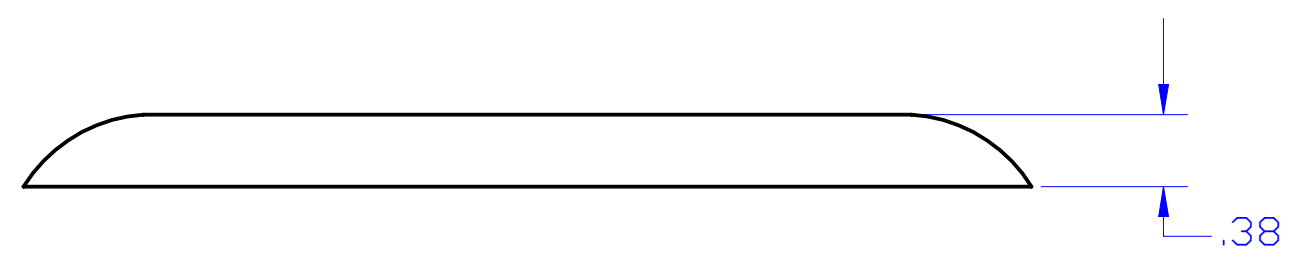

DESCRIPTION:
 NIC LE PLATED, FLANGE 5 1/4" DIAMETER
 [3] 8/32 X 1.23 MOUNTING SCREW INCLUDED

LEW ELECTRIC
FITTINGS COMPANY
 SERVING THE ELECTRICAL INDUSTRY SINCE 1901
 371 Randy Road, Carol Stream, IL 60188
 PHONE: 630.665.2075

UNLESS OTHERWISE SPECIFIED:	NAME	DATE	TITLE: SCF-1-NS
DIMENSIONS ARE IN INCHES	DRAWN	P.J.G.	
TOLERANCES:		11/29/2007	
FRACTIONAL ±			
ANGULAR: MACH ± BEND ±			
TWO PLACE DECIMAL ±			
THREE PLACE DECIMAL ±			
INTERPRET GEOMETRIC TOLERANCING PER:	COMMENTS:		
MATERIAL			
FINISH			
DO NOT SCALE DRAWING			

SIZE	DWG. NO.	REV
C	100157	A
WEIGHT:	SHEET 7 OF 8	