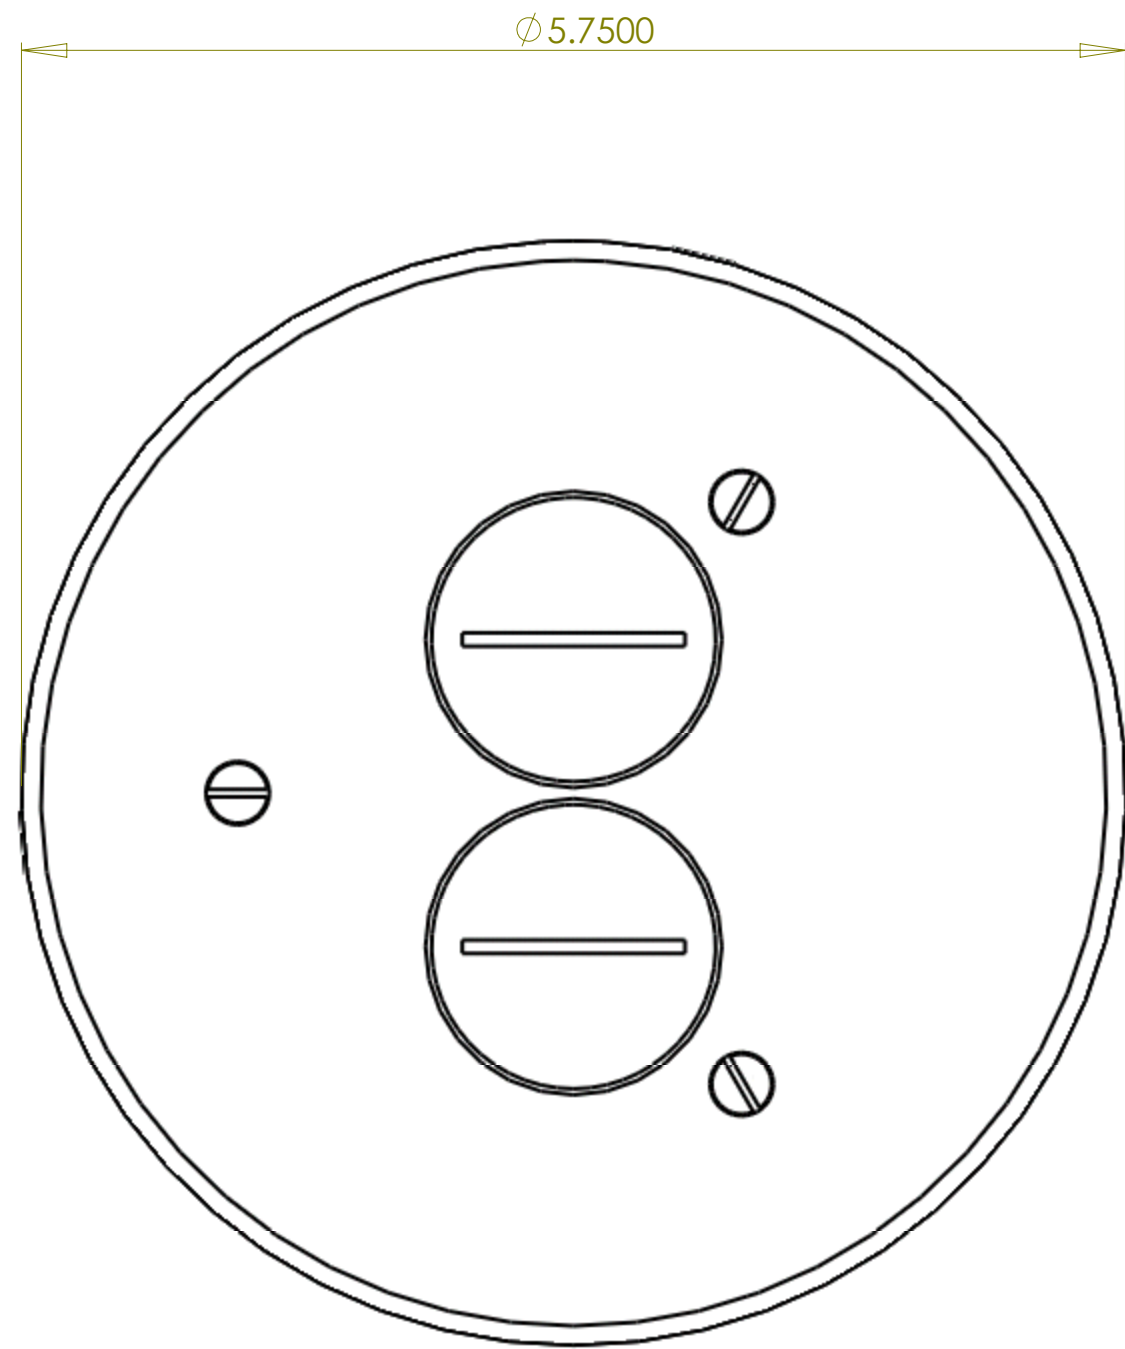

DESCRIPTION:  
 BRASS, 5 3/4 FLANGED COVER WITH (2) 1 1/2". SCREW PLUGS  
 FOR DUPLEX POWER OR COM/DATA

**LEW ELECTRIC**  
**FITTINGS COMPANY**  
 SERVING THE ELECTRICAL INDUSTRY SINCE 1901  
 371 RANDY RD, CAROL STREAM IL,  
 60188 PHONE: 630-665-2075

UNLESS OTHERWISE SPECIFIED:	NAME	DATE	TITLE: <b>TCP-2</b>
DIMENSIONS ARE IN INCHES	DRAWN P.J.G.	9/25/2007	
TOLERANCES: FRACTIONAL ± ANGULAR: MACH ± BEND ± TWO PLACE DECIMAL ± THREE PLACE DECIMAL ±			REV <b>A</b>
INTERPRET GEOMETRIC TOLERANCING PER: MATERIAL	COMMENTS:		
FINISH	SIZE <b>C</b>	DWG. NO. 100119	WEIGHT:
DO NOT SCALE DRAWING			SHEET 3 OF 13