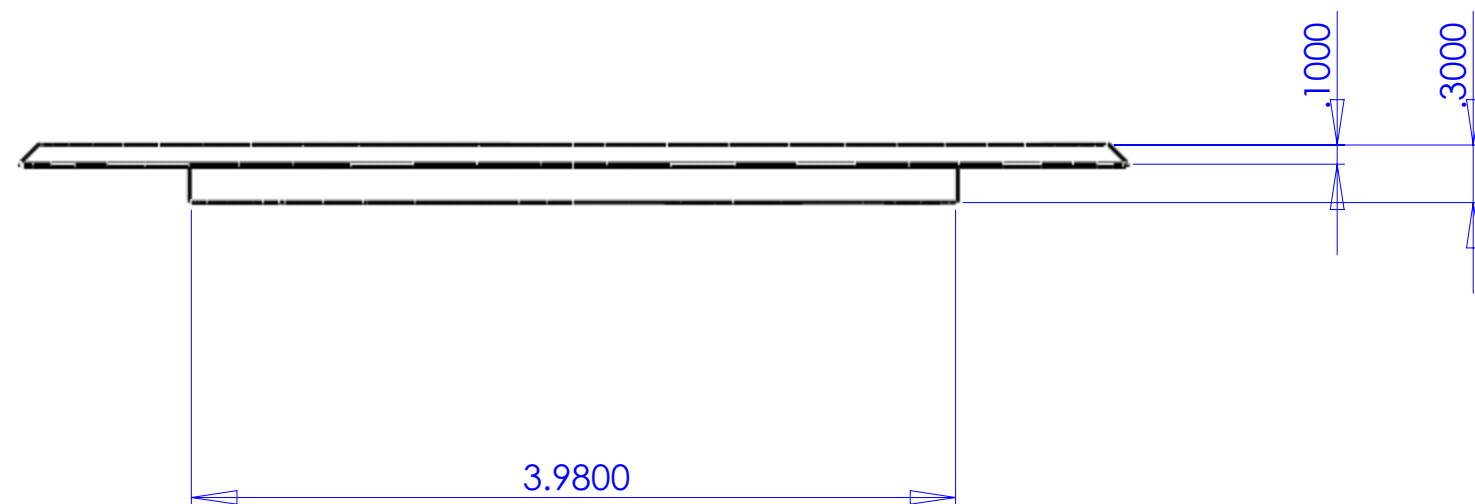

DESCRIPTION:  
 BRASS, 5 3/4 FLANGED COVER WITH (2) 1 1/2". SCREW PLUGS  
 FOR DUPLEX POWER OR COM/DATA

**LEW ELECTRIC**  
**FITTINGS COMPANY**  
 SERVING THE ELECTRICAL INDUSTRY SINCE 1901  
 371 RANDY RD, CAROL STREAM IL,  
 60188 PHONE: 630-665-2075

UNLESS OTHERWISE SPECIFIED:	NAME	DATE	TITLE: <b>TCP-2</b>
DIMENSIONS ARE IN INCHES	DRAWN P.J.G.	9/25/2007	
TOLERANCES: FRACTIONAL ± ANGULAR: MACH ± BEND ± TWO PLACE DECIMAL ± THREE PLACE DECIMAL ±			REV <b>A</b>
INTERPRET GEOMETRIC TOLERANCING PER: MATERIAL	COMMENTS:		
FINISH	SIZE <b>C</b>	DWG. NO. 100119	WEIGHT:
DO NOT SCALE DRAWING			SHEET 3 OF 13