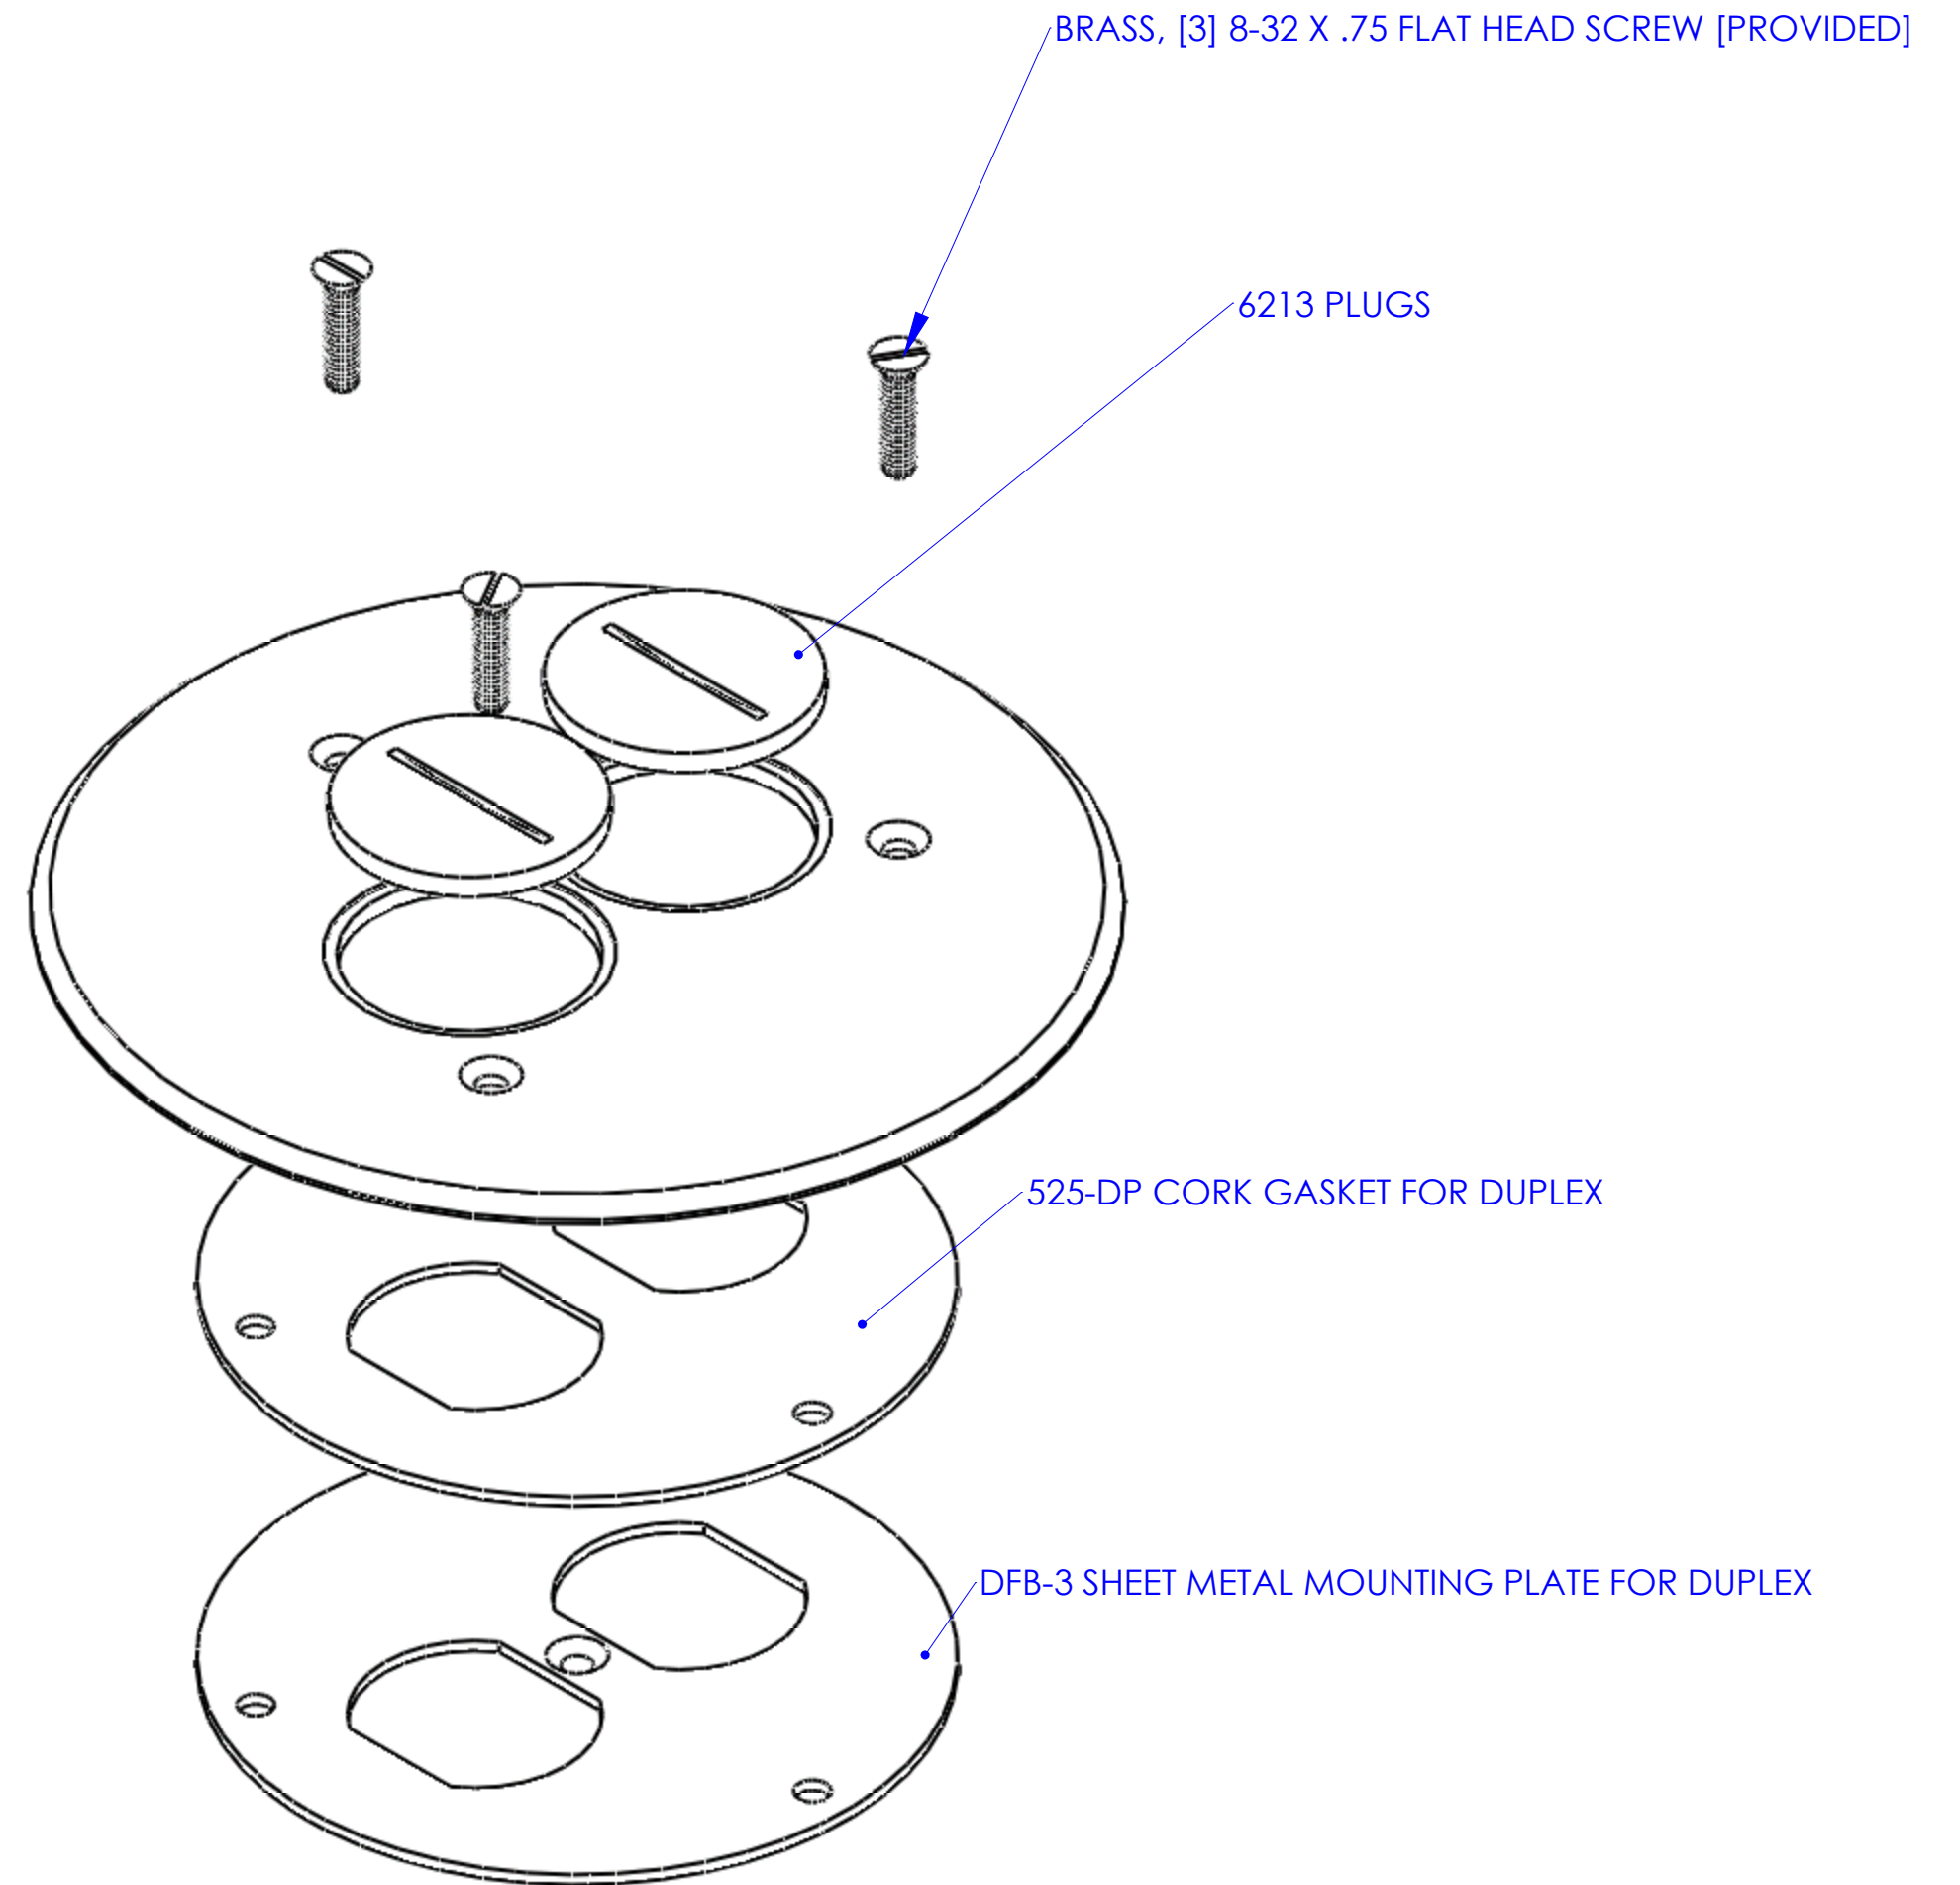

DESCRIPTION:  
 BRASS, 5 3/4 FLANGED COVER WITH (2) 1 1/2". SCREW PLUGS  
 FOR DUPLEX POWER OR COM/DATA

**LEW ELECTRIC**  
**FITTINGS COMPANY**  
 SERVING THE ELECTRICAL INDUSTRY SINCE 1901  
 371 RANDY RD, CAROL STREAM IL,  
 60188 PHONE: 630-665-2075

UNLESS OTHERWISE SPECIFIED:	NAME	DATE	TITLE: <b>TCP-2</b>
DIMENSIONS ARE IN INCHES	DRAWN P.J.G.	9/25/2007	
TOLERANCES: FRACTIONAL ± ANGULAR: MACH ± BEND ± TWO PLACE DECIMAL ± THREE PLACE DECIMAL ±			REV <b>A</b>
INTERPRET GEOMETRIC TOLERANCING PER: MATERIAL	COMMENTS:		
FINISH	SIZE <b>C</b>	DWG. NO. 100119	WEIGHT:
DO NOT SCALE DRAWING			SHEET 3 OF 13